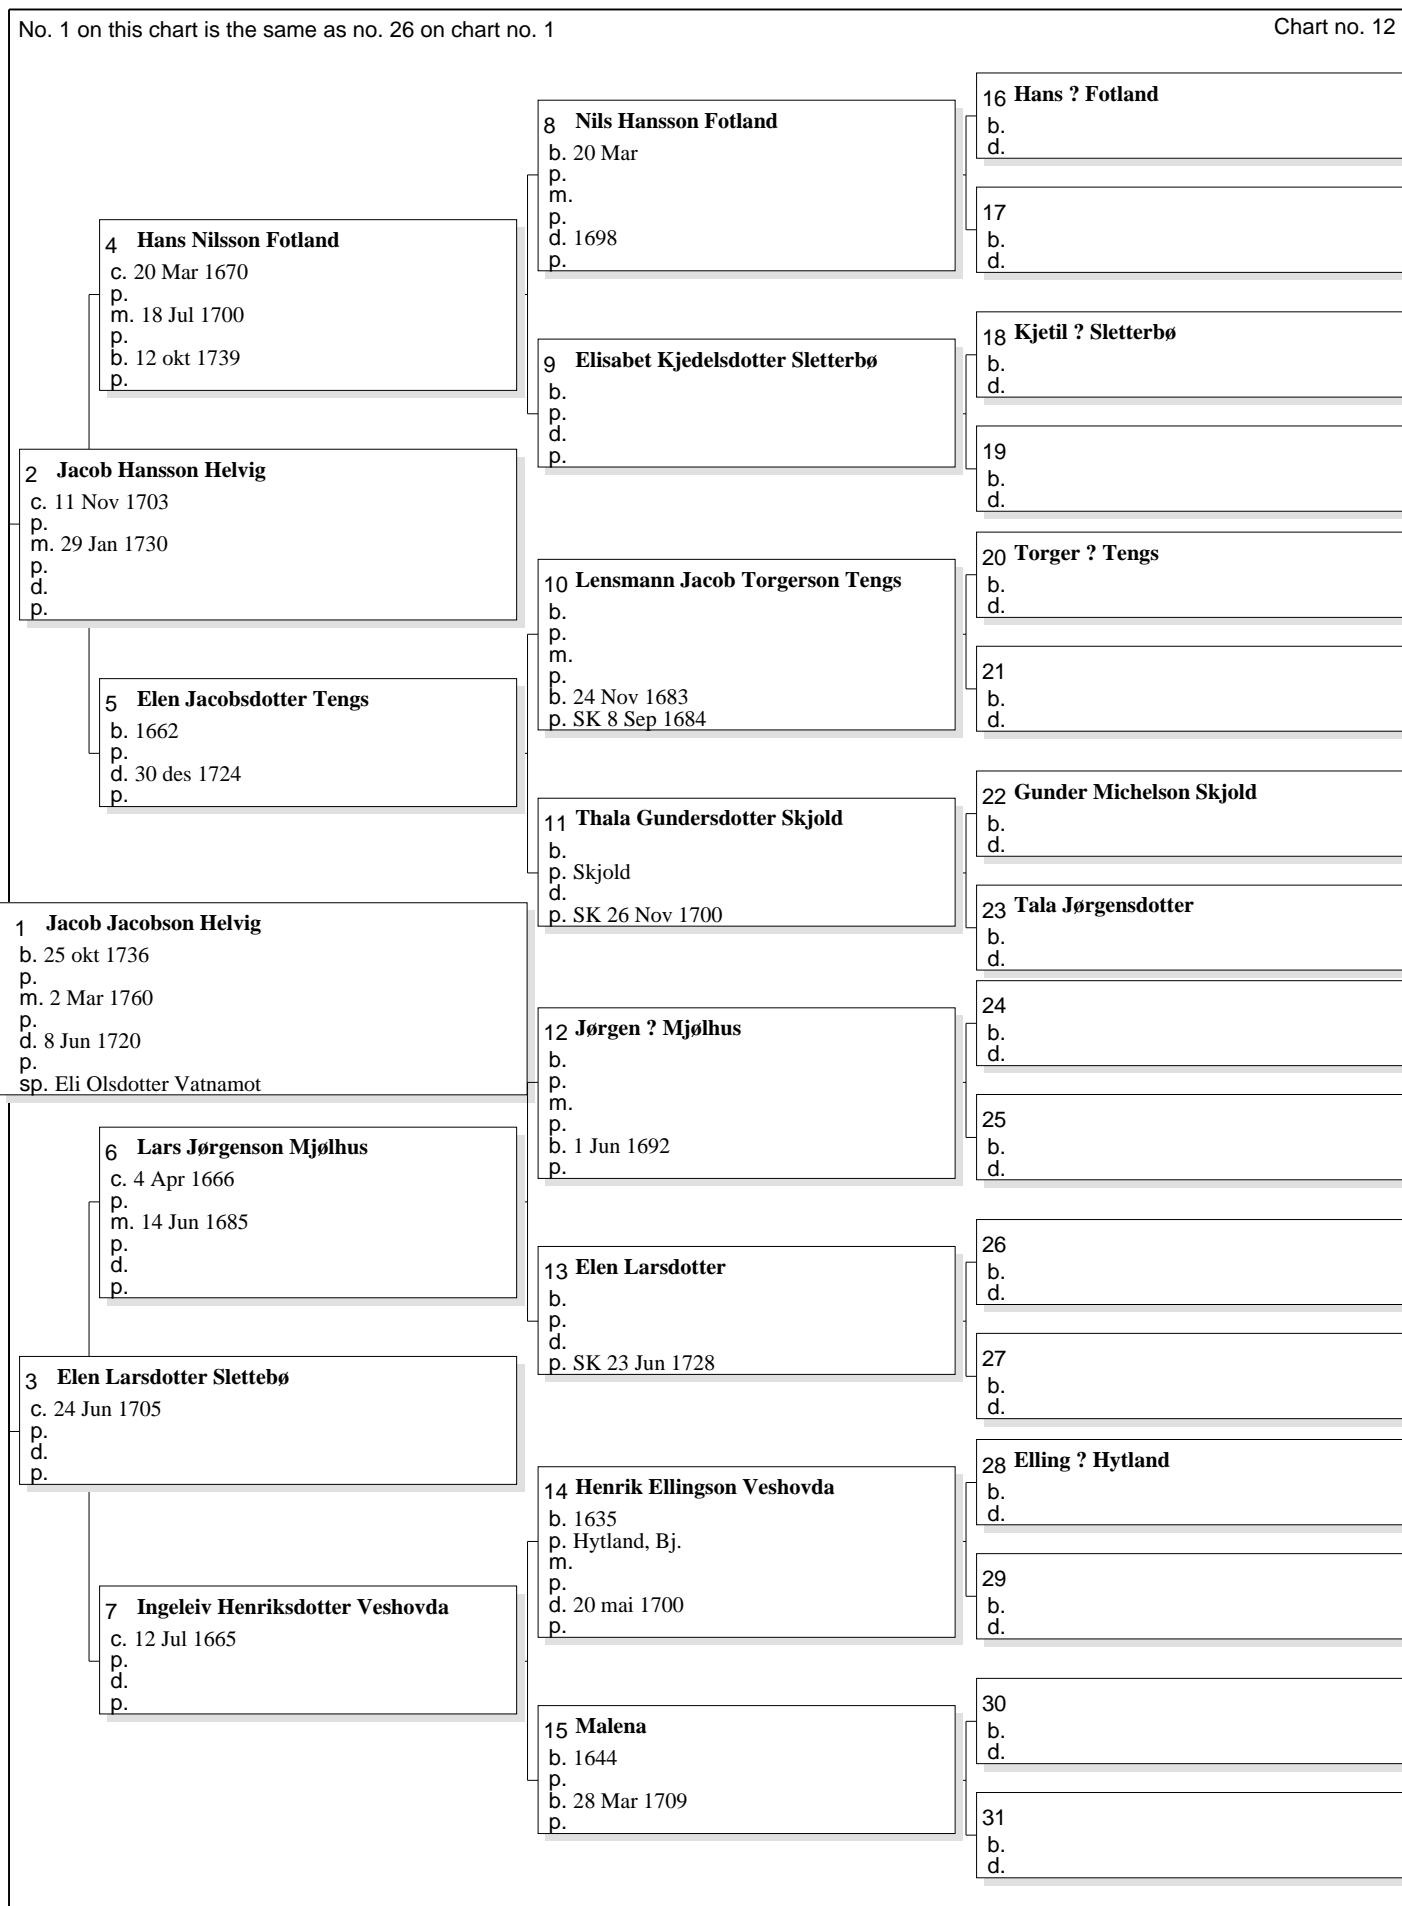

Pedigree Chart for Jacob Jacobson Helvig