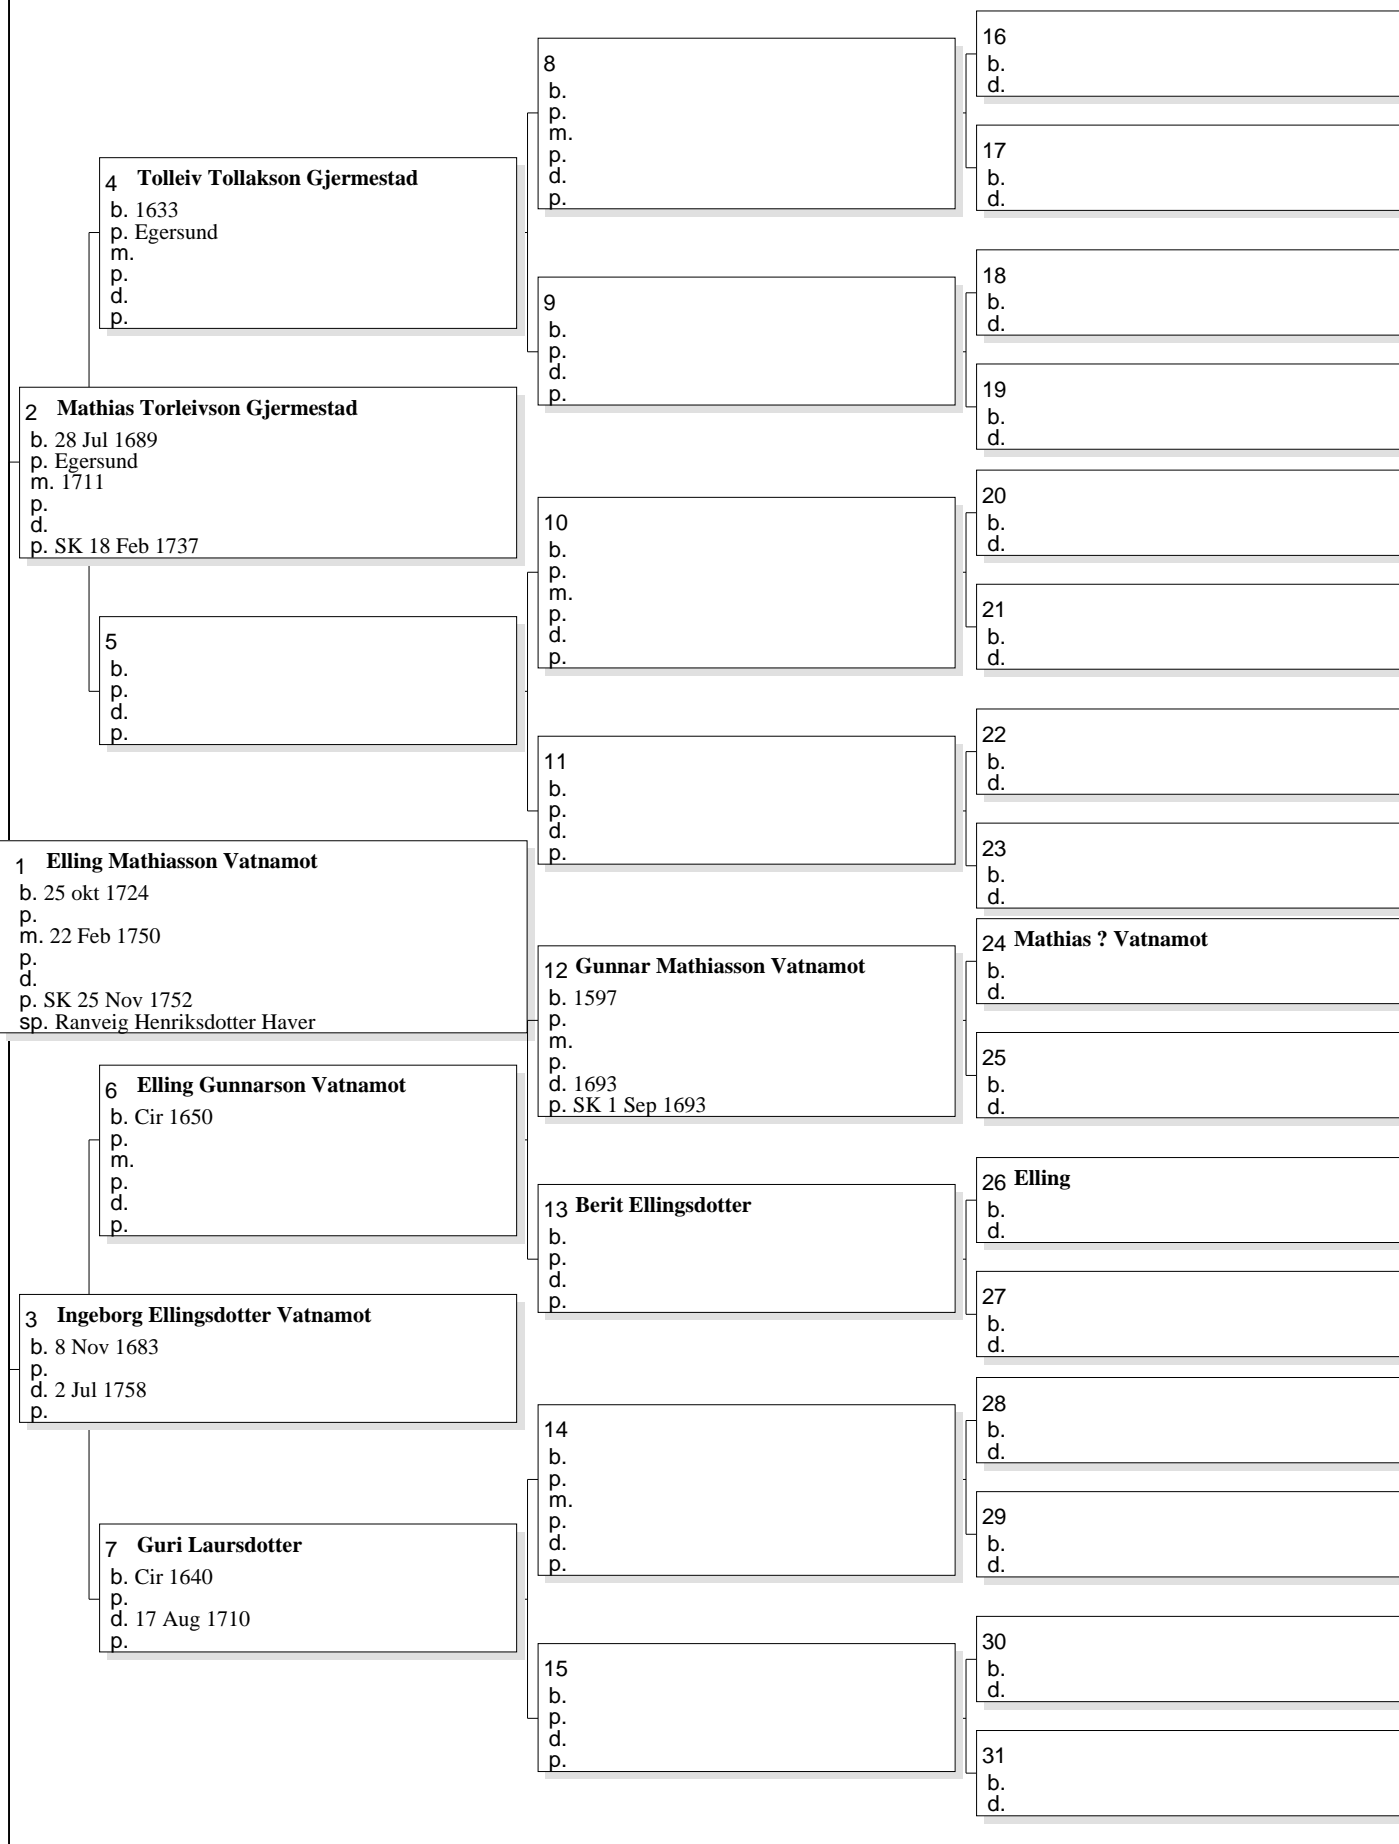

No. 1 on this chart is the same as no. 29 on chart no. 1

Chart no. 15

Pedigree Chart for Elling Mathiasson Vatnamot

No. 1 on this chart is the same as no. 30 on chart no. 1

Chart no. 16

Pedigree Chart for Ranveig Henriksdotter Haver