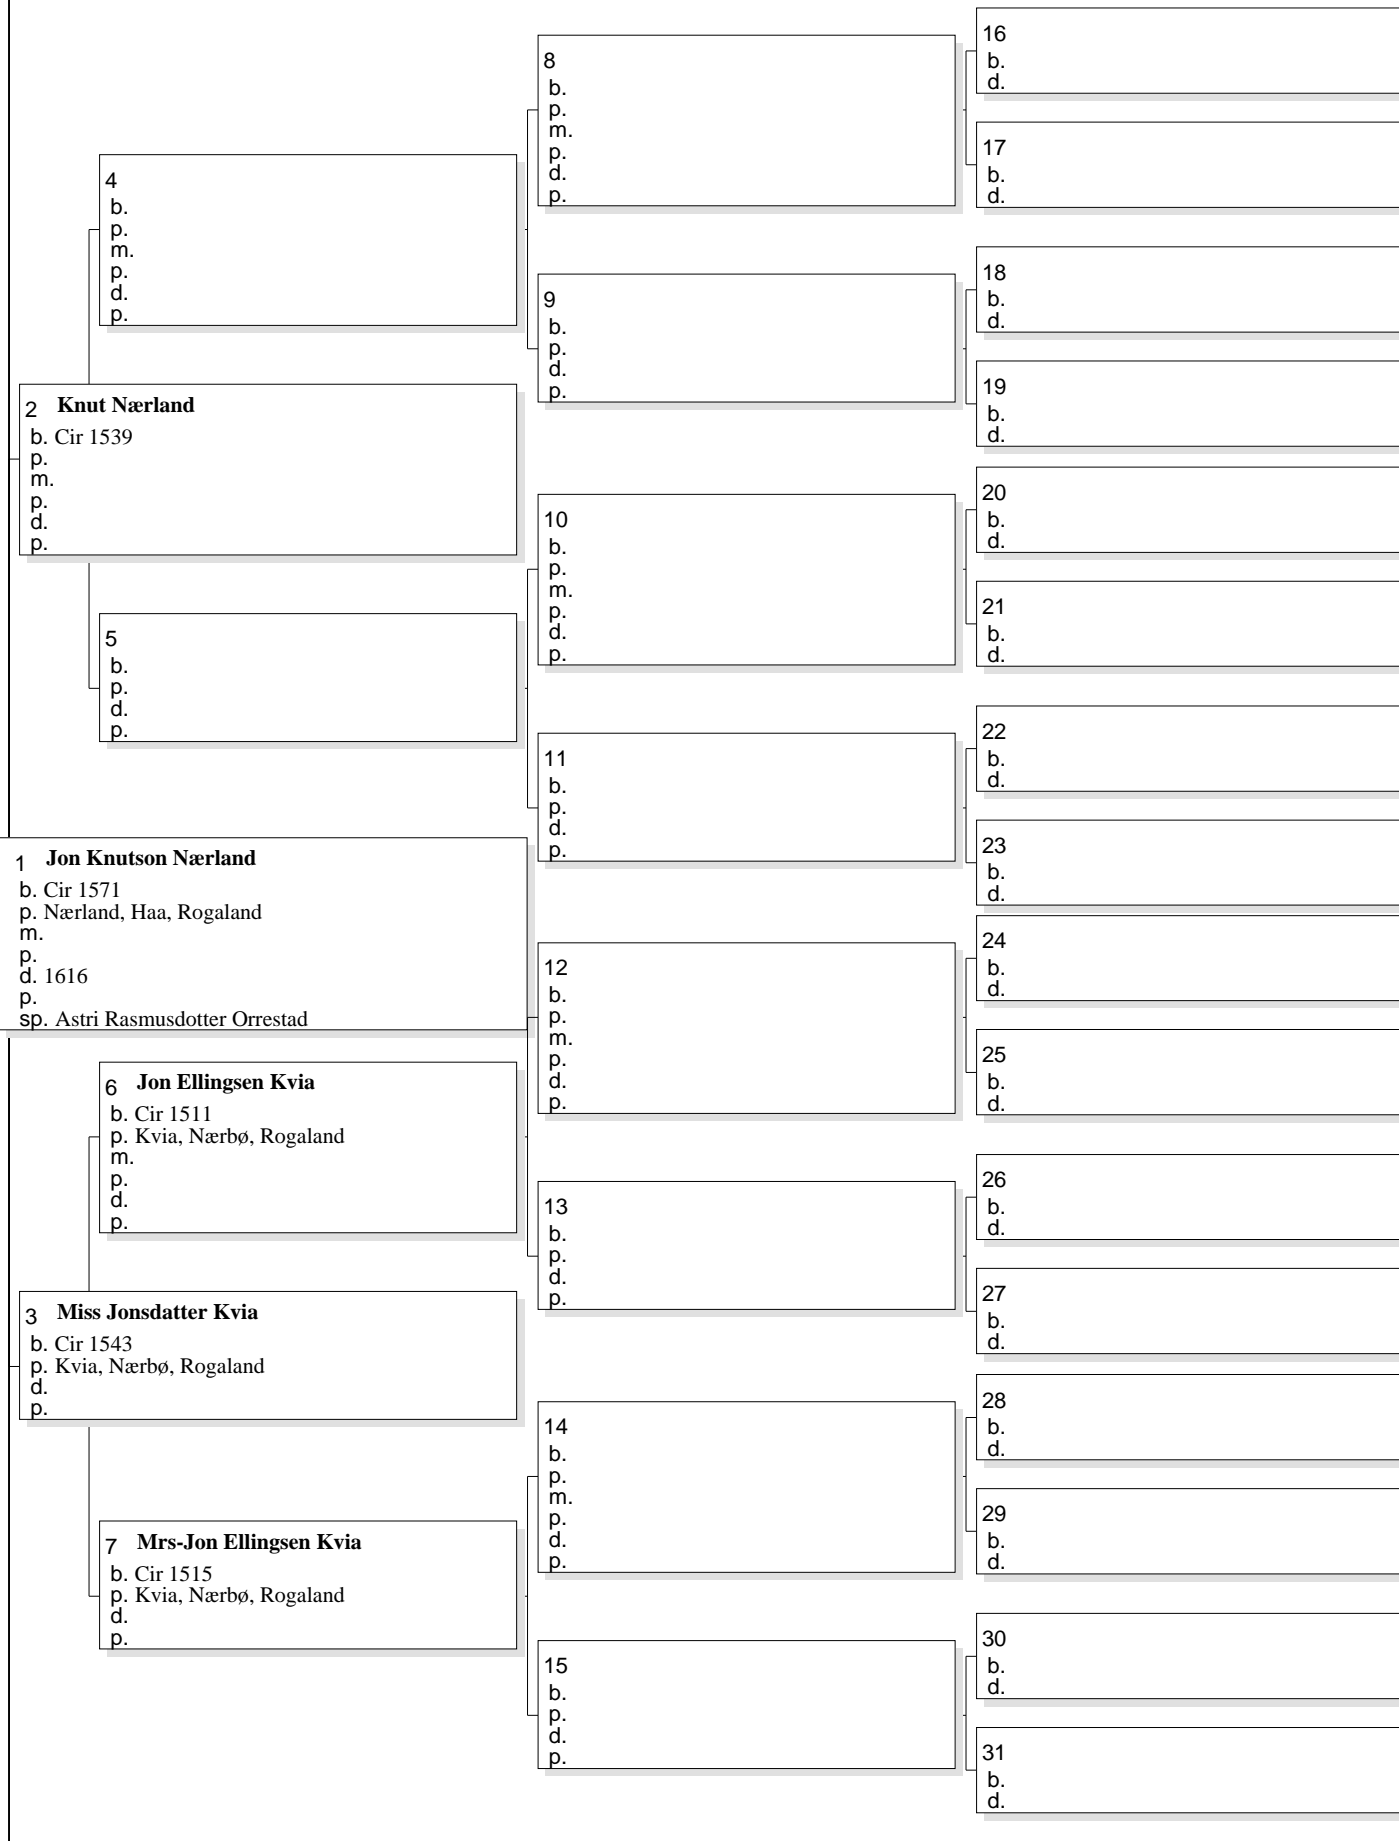

Pedigree Chart for Jon Knutson Nærland

No. 1 on this chart is the same as no. 24 on chart no. 15

Chart no. 30