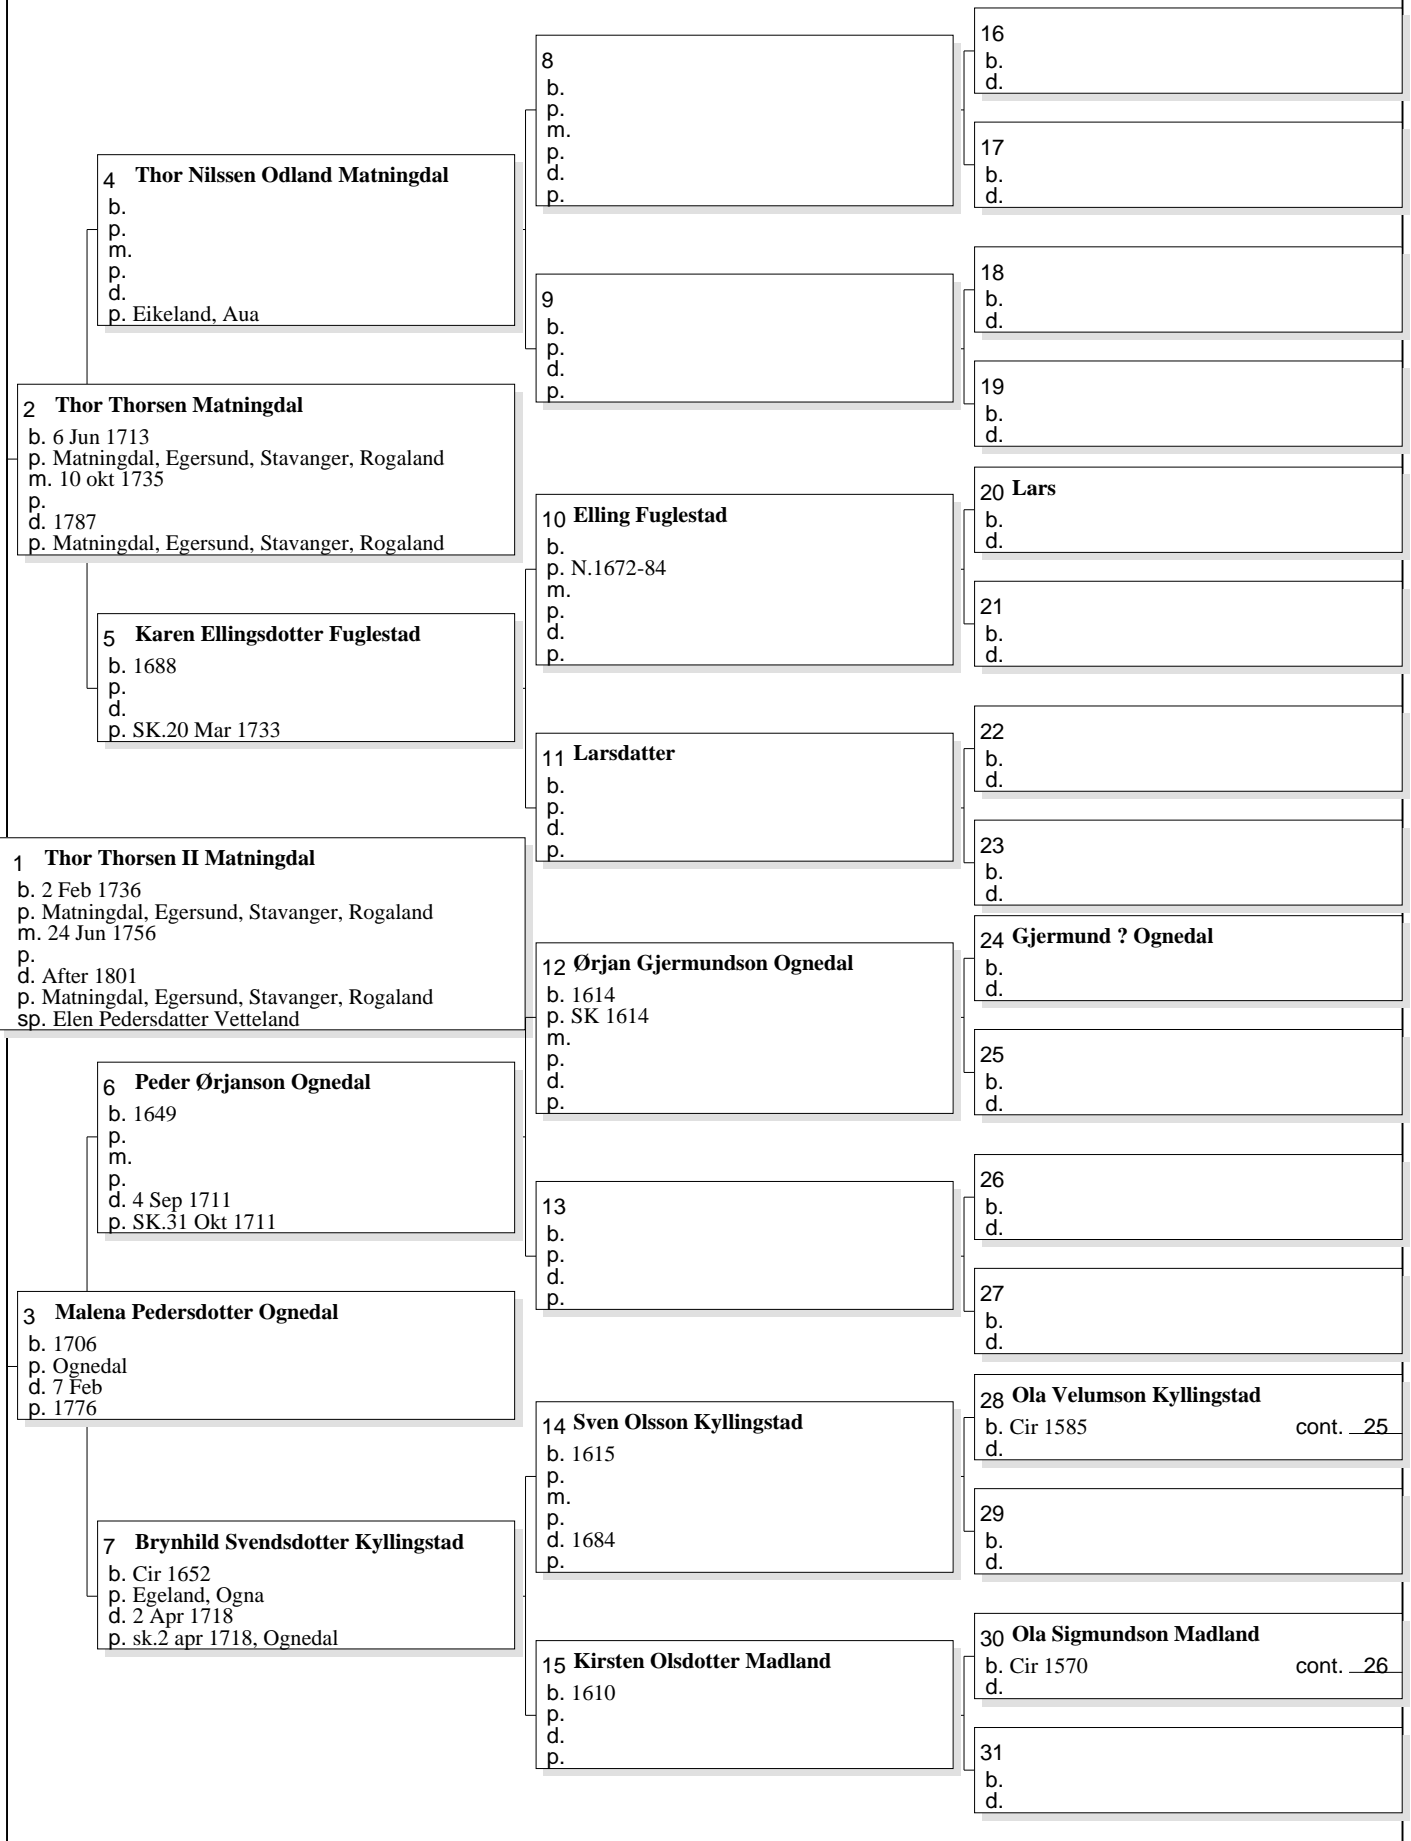

No. 1 on this chart is the same as no. 18 on chart no. 1

Chart no. 4

Pedigree Chart for Valborg Gjermundsdotter Bjerkreim

No. 1 on this chart is the same as no. 19 on chart no. 1

Chart no. 5

Pedigree Chart for Thor Thorsen II Matningdal

No. 1 on this chart is the same as no. 20 on chart no. 1

Chart no. 6

Pedigree Chart for Elen Pedersdatter Vetteland

Pedigree Chart for Ola Erikson Varhaug

No. 1 on this chart is the same as no. 22 on chart no. 1