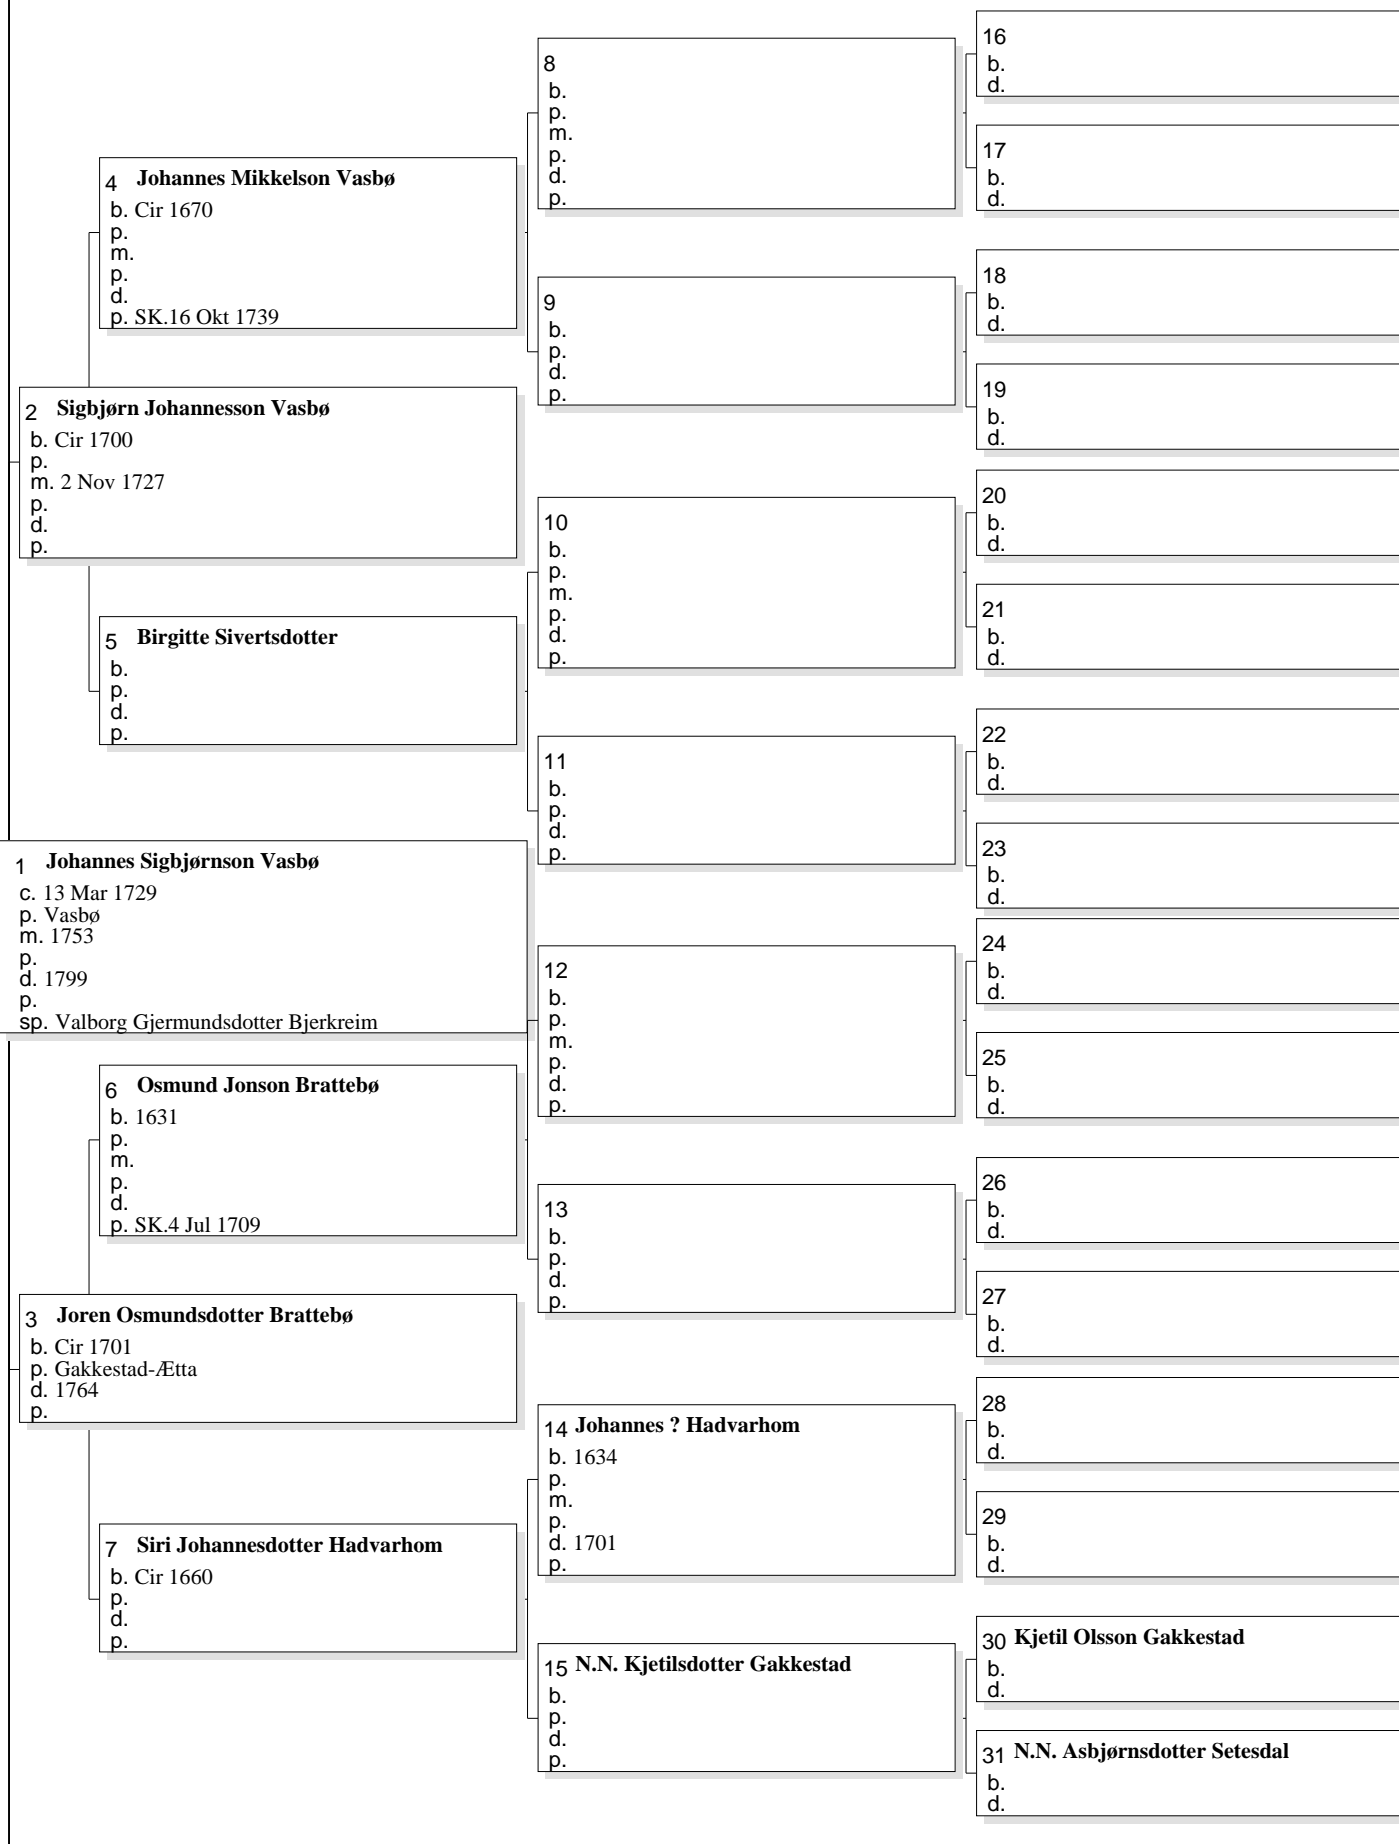

No. 1 on this chart is the same as no. 18 on chart no. 1

Chart no. 4

Pedigree Chart for Valborg Gjermundsdotter Bjerkreim

No. 1 on this chart is the same as no. 19 on chart no. 1

Chart no. 5

Pedigree Chart for Thor Thorsen II Matningdal