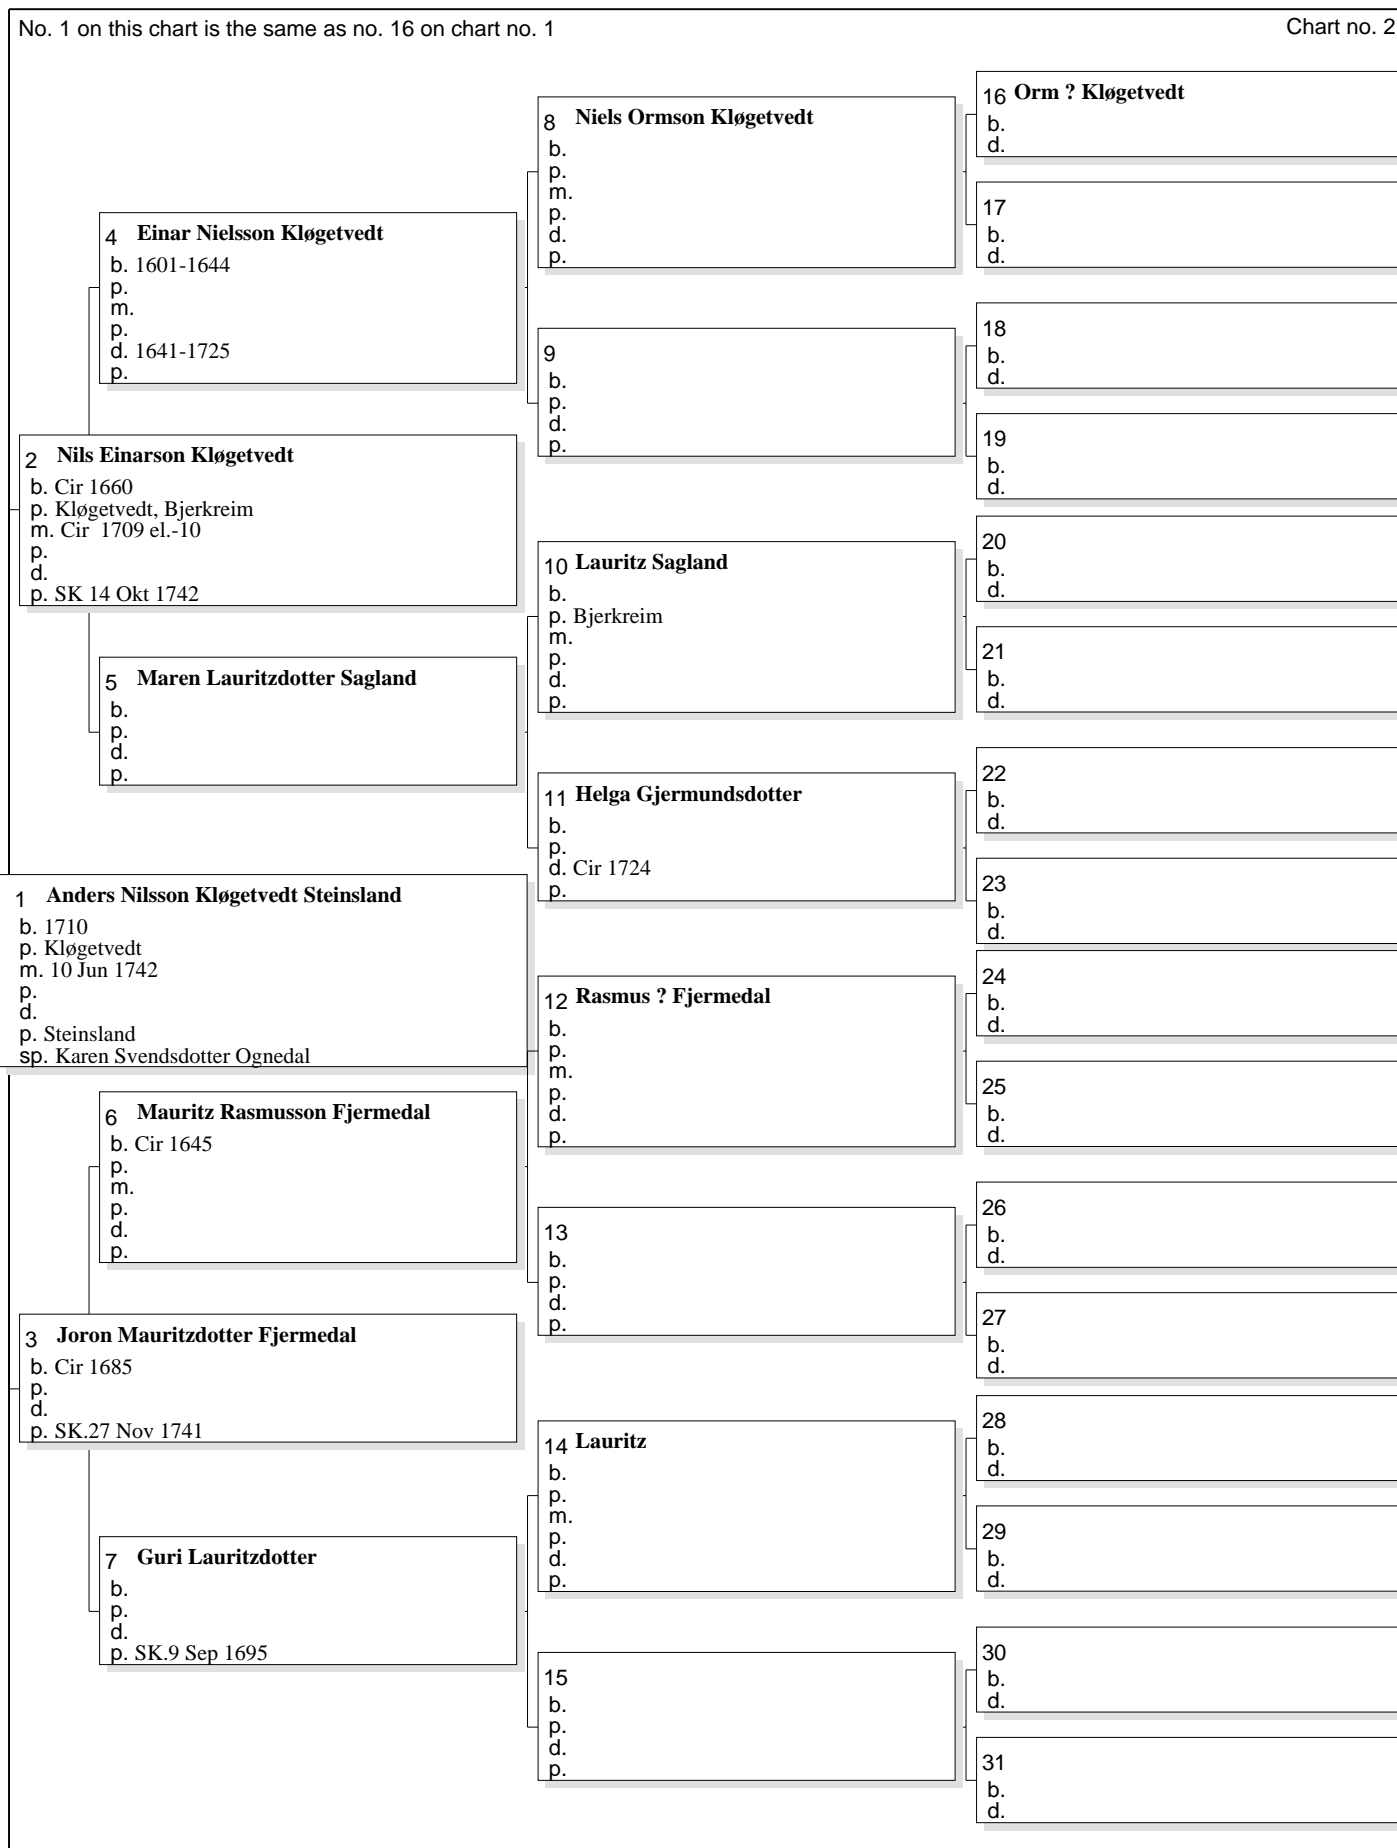

Pedigree Chart for Peder Gabrielsen Homse Gardbruker/Gruvearbeider

Pedigree Chart for Anders Nilsson Kløgetvedt Steinsland

Pedigree Chart for Karen Svendsdotter Ognedal

Pedigree Chart for Johannes Sigbjørnson Vasbø