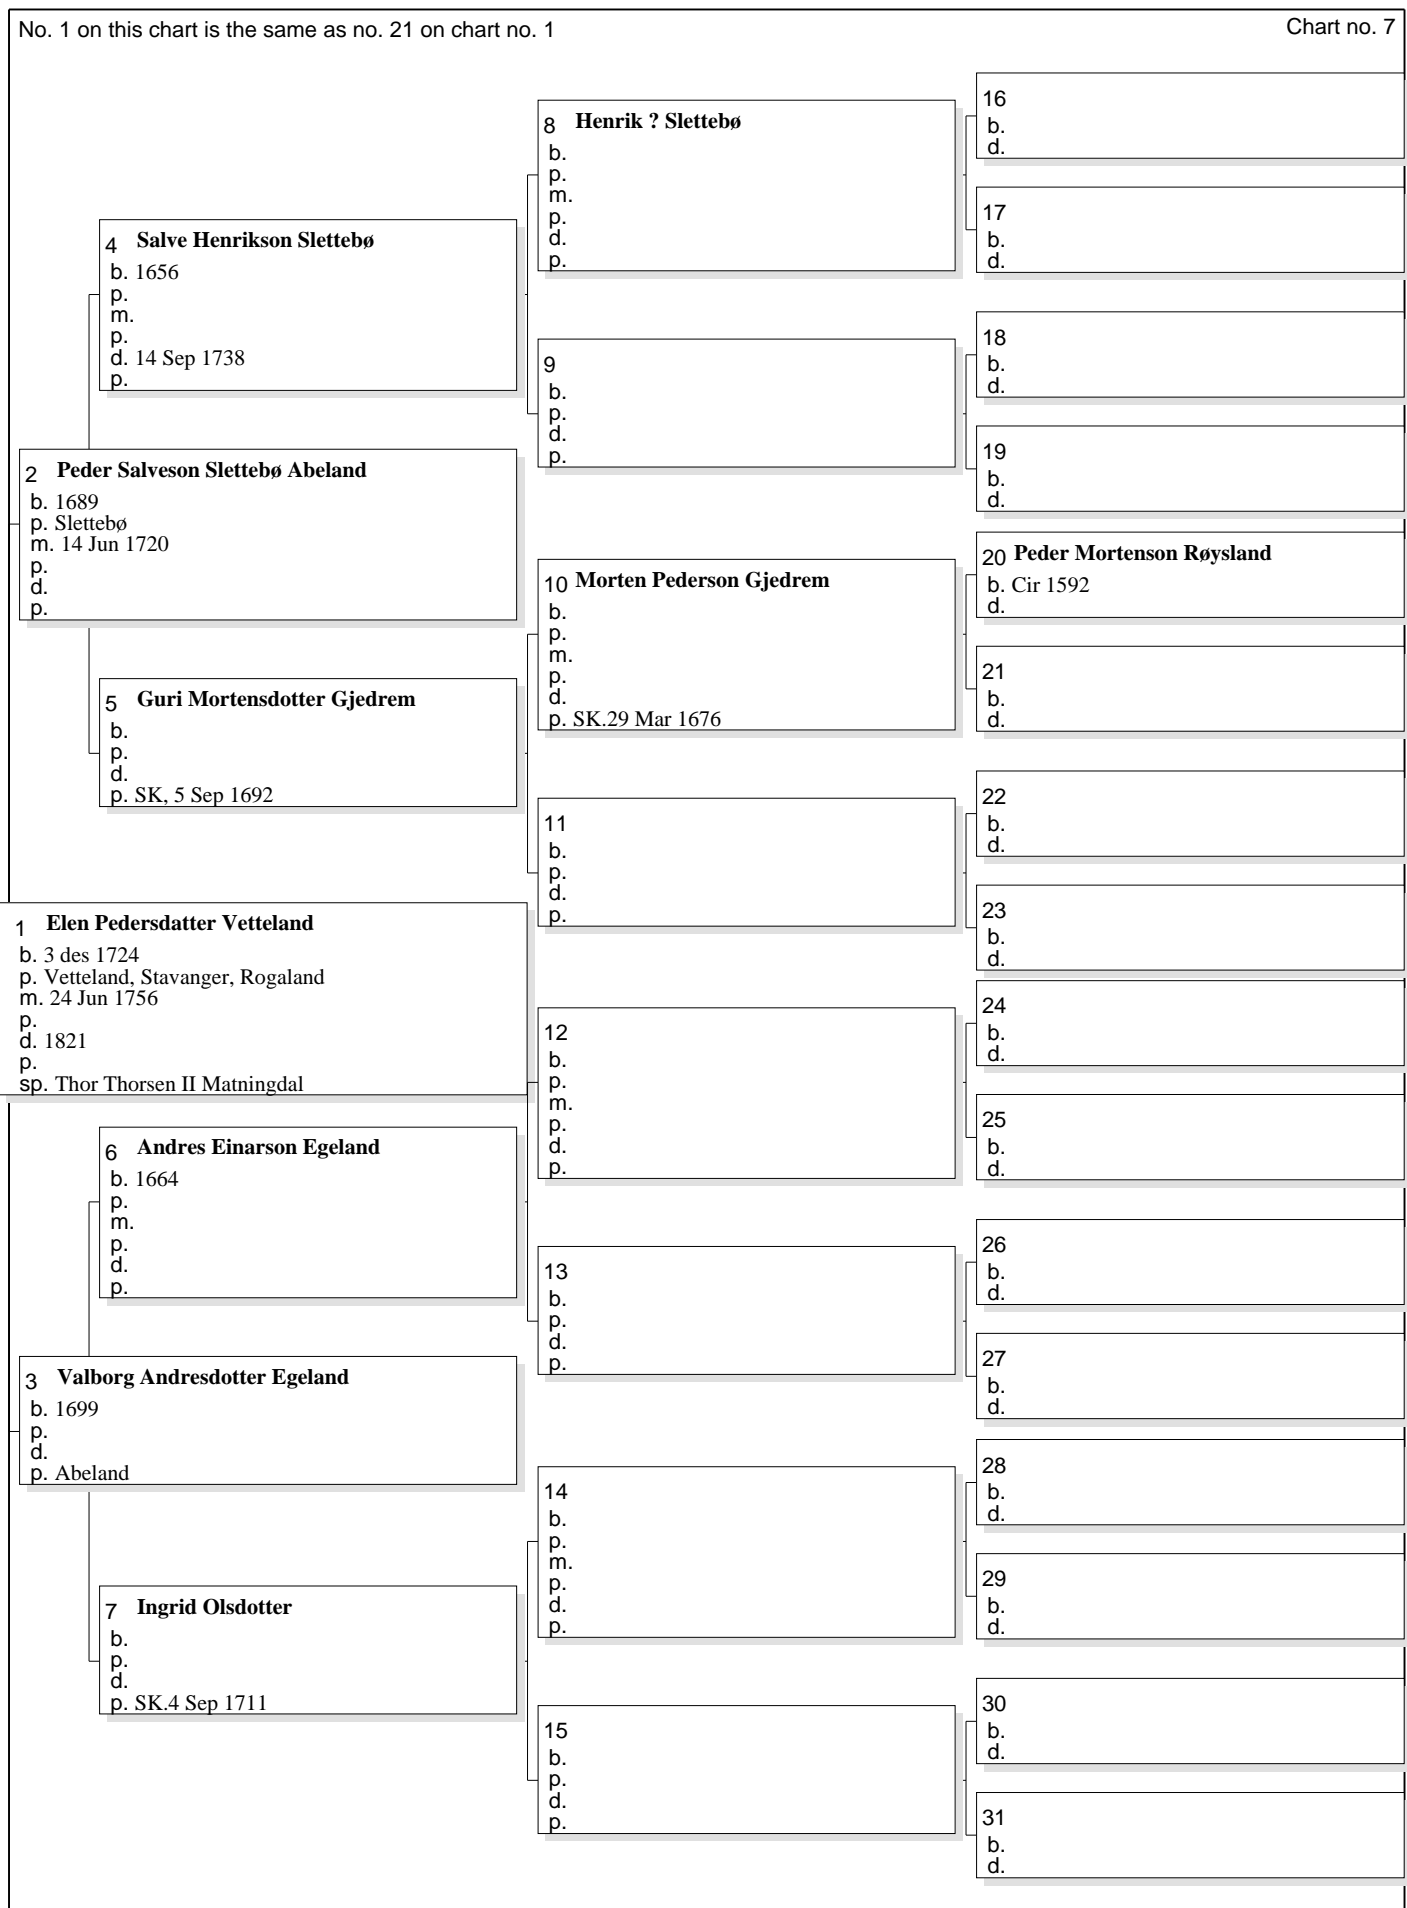

No. 1 on this chart is the same as no. 18 on chart no. 1

Chart no. 4

Pedigree Chart for Valborg Gjermundsdotter Bjerkreim

No. 1 on this chart is the same as no. 19 on chart no. 1

Chart no. 5

Pedigree Chart for Thor Thorsen II Matningdal

No. 1 on this chart is the same as no. 20 on chart no. 1

Chart no. 6

Pedigree Chart for Elen Pedersdatter Vetteland

Pedigree Chart for Ola Erikson Varhaug

No. 1 on this chart is the same as no. 22 on chart no. 1