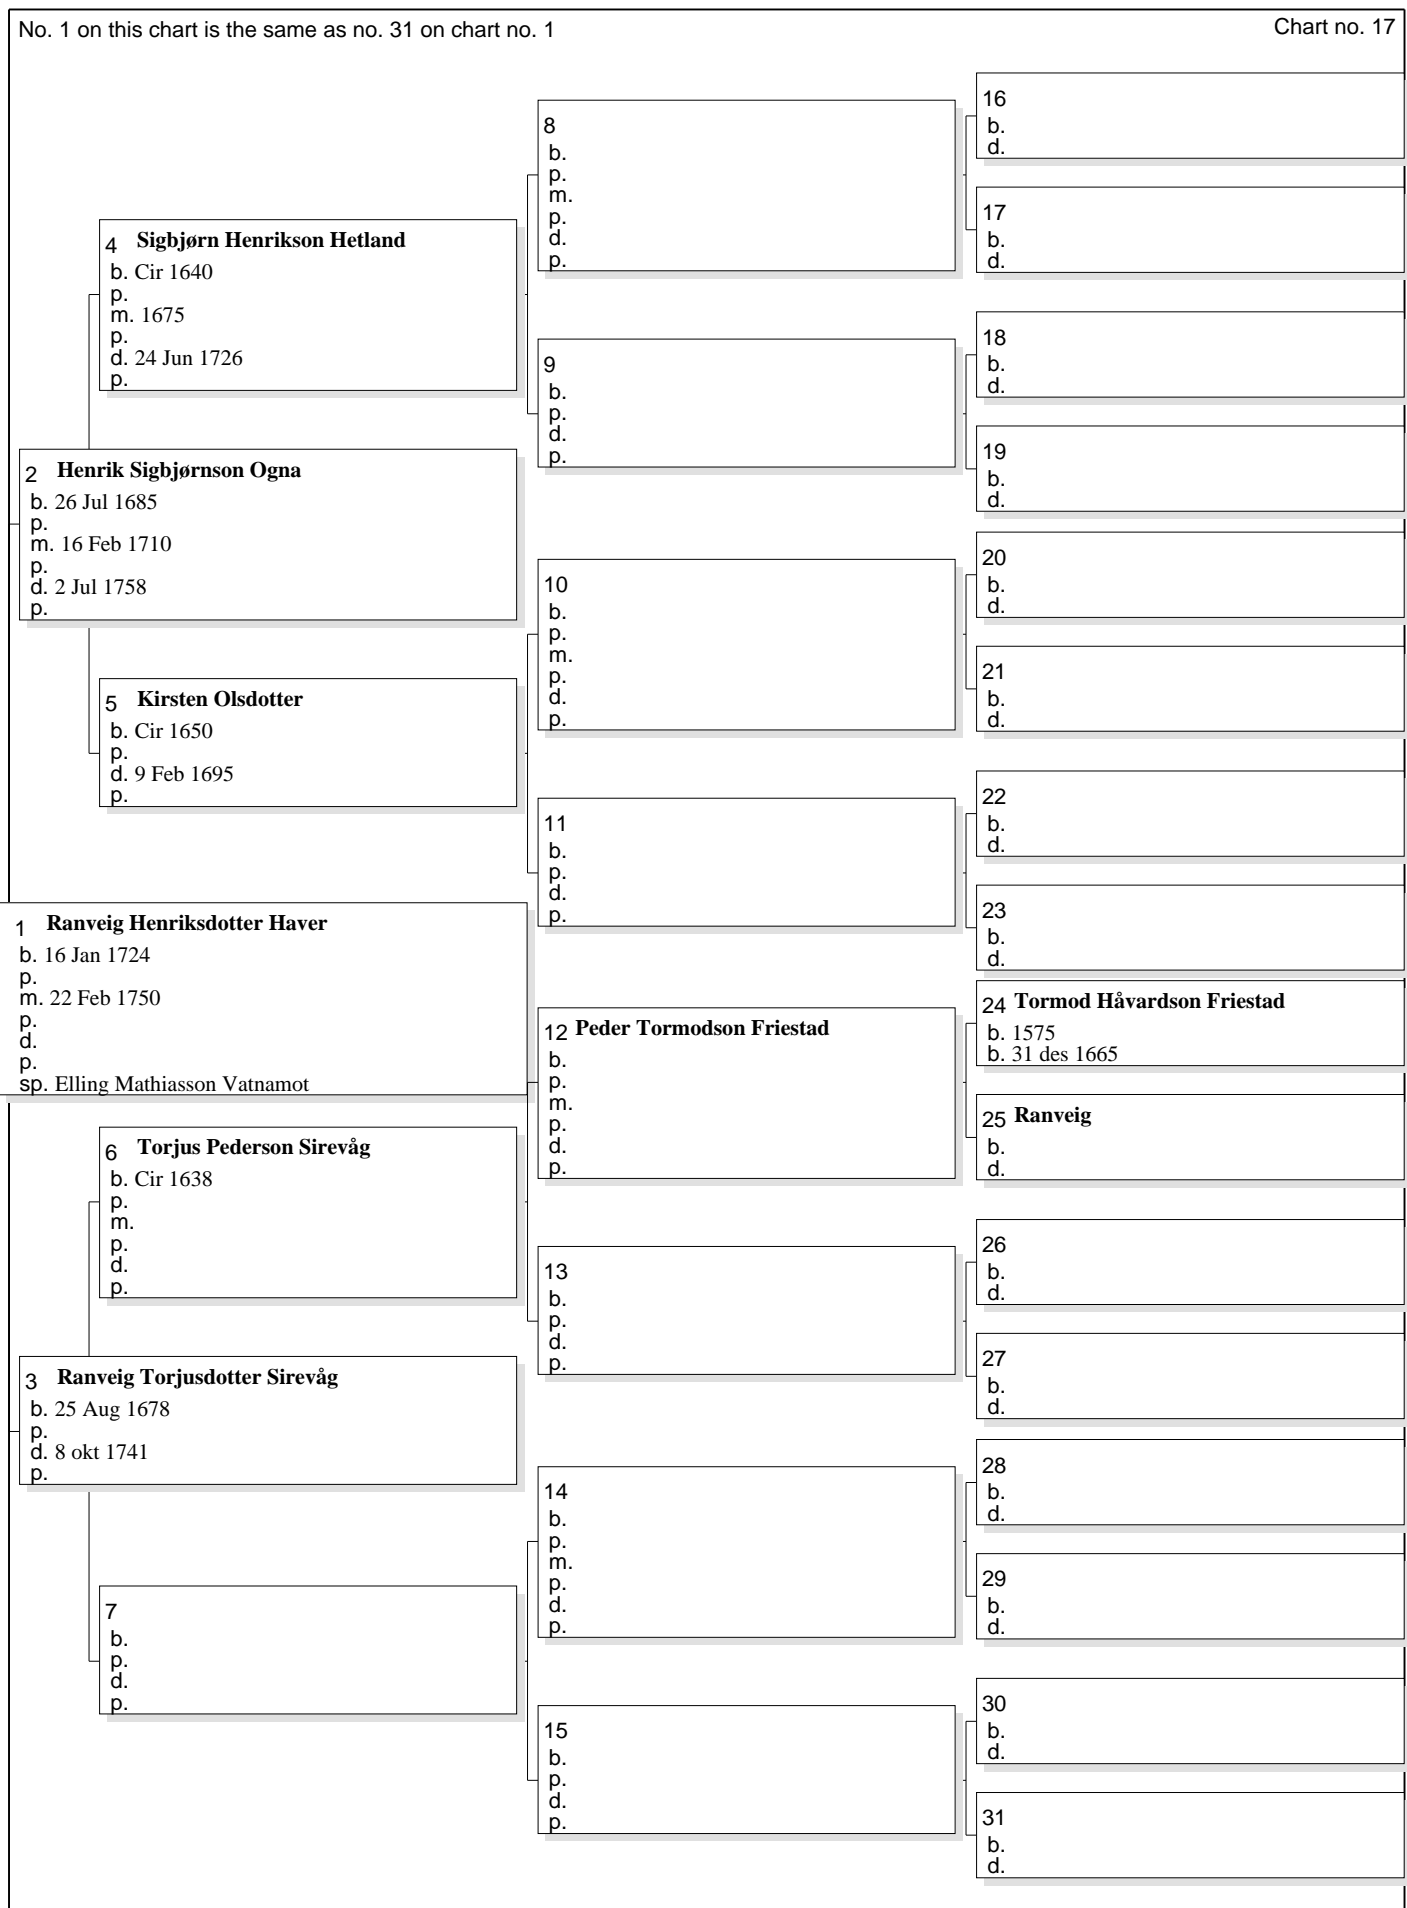

No. 1 on this chart is the same as no. 29 on chart no. 1

Chart no. 15

Pedigree Chart for Elling Mathiasson Vatnamot

No. 1 on this chart is the same as no. 30 on chart no. 1

Chart no. 16

Pedigree Chart for Ranveig Henriksdotter Haver