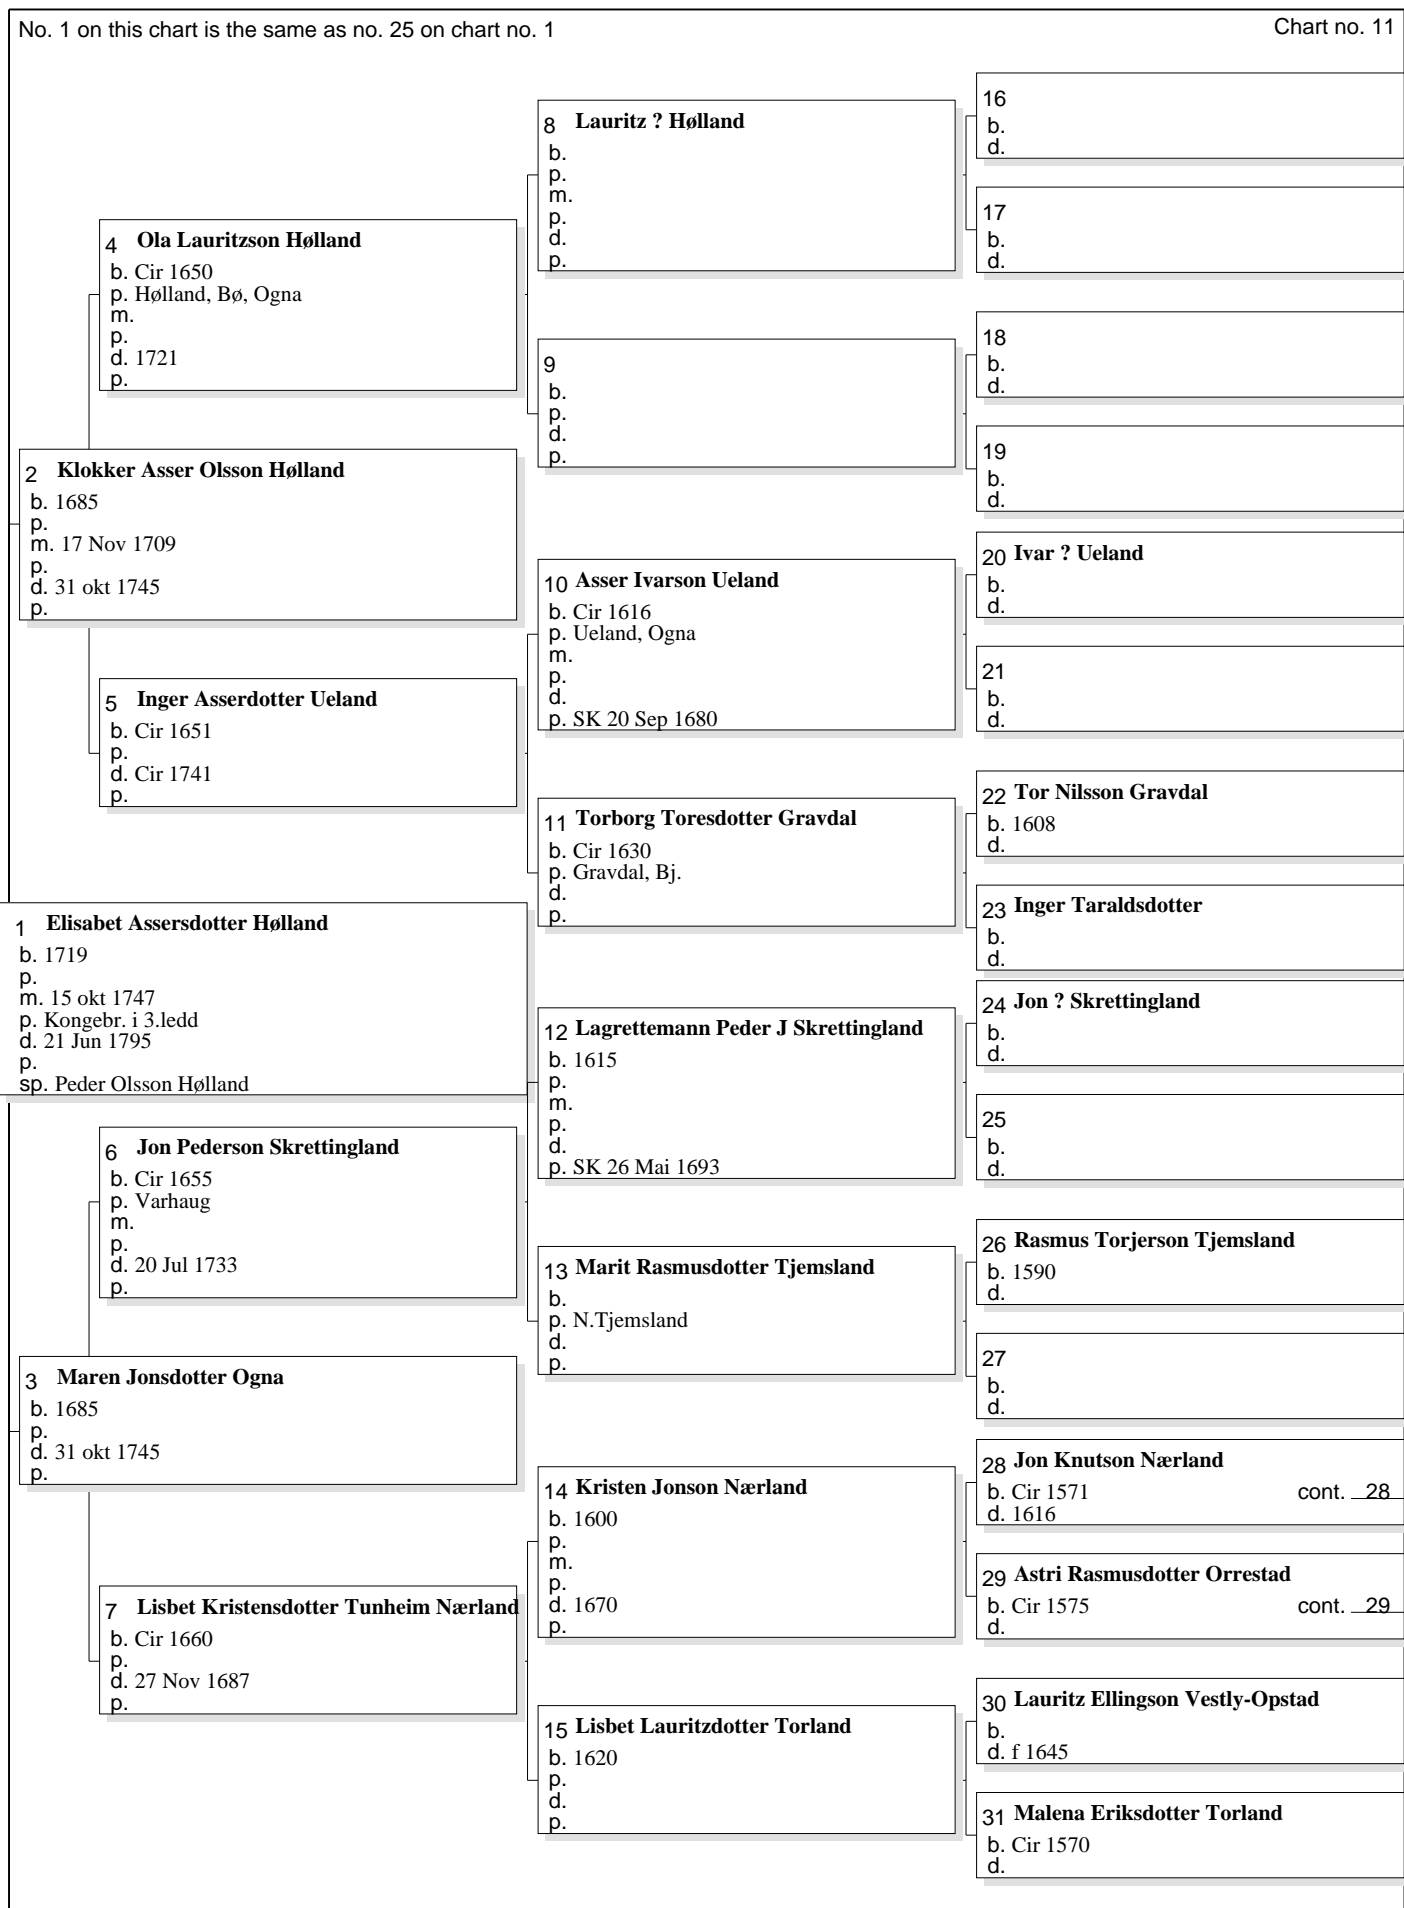

No. 1 on this chart is the same as no. 20 on chart no. 1

Chart no. 6

Pedigree Chart for Elen Pedersdatter Vetteland

Pedigree Chart for Ola Erikson Varhaug

No. 1 on this chart is the same as no. 22 on chart no. 1

Chart no. 8

Pedigree Chart for Anna Olsdotter Varhaug

Pedigree Chart for Peder Olsson Hølland

No. 1 on this chart is the same as no. 24 on chart no. 1

Chart no. 10

Pedigree Chart for Elisabet Assersdotter Hølland