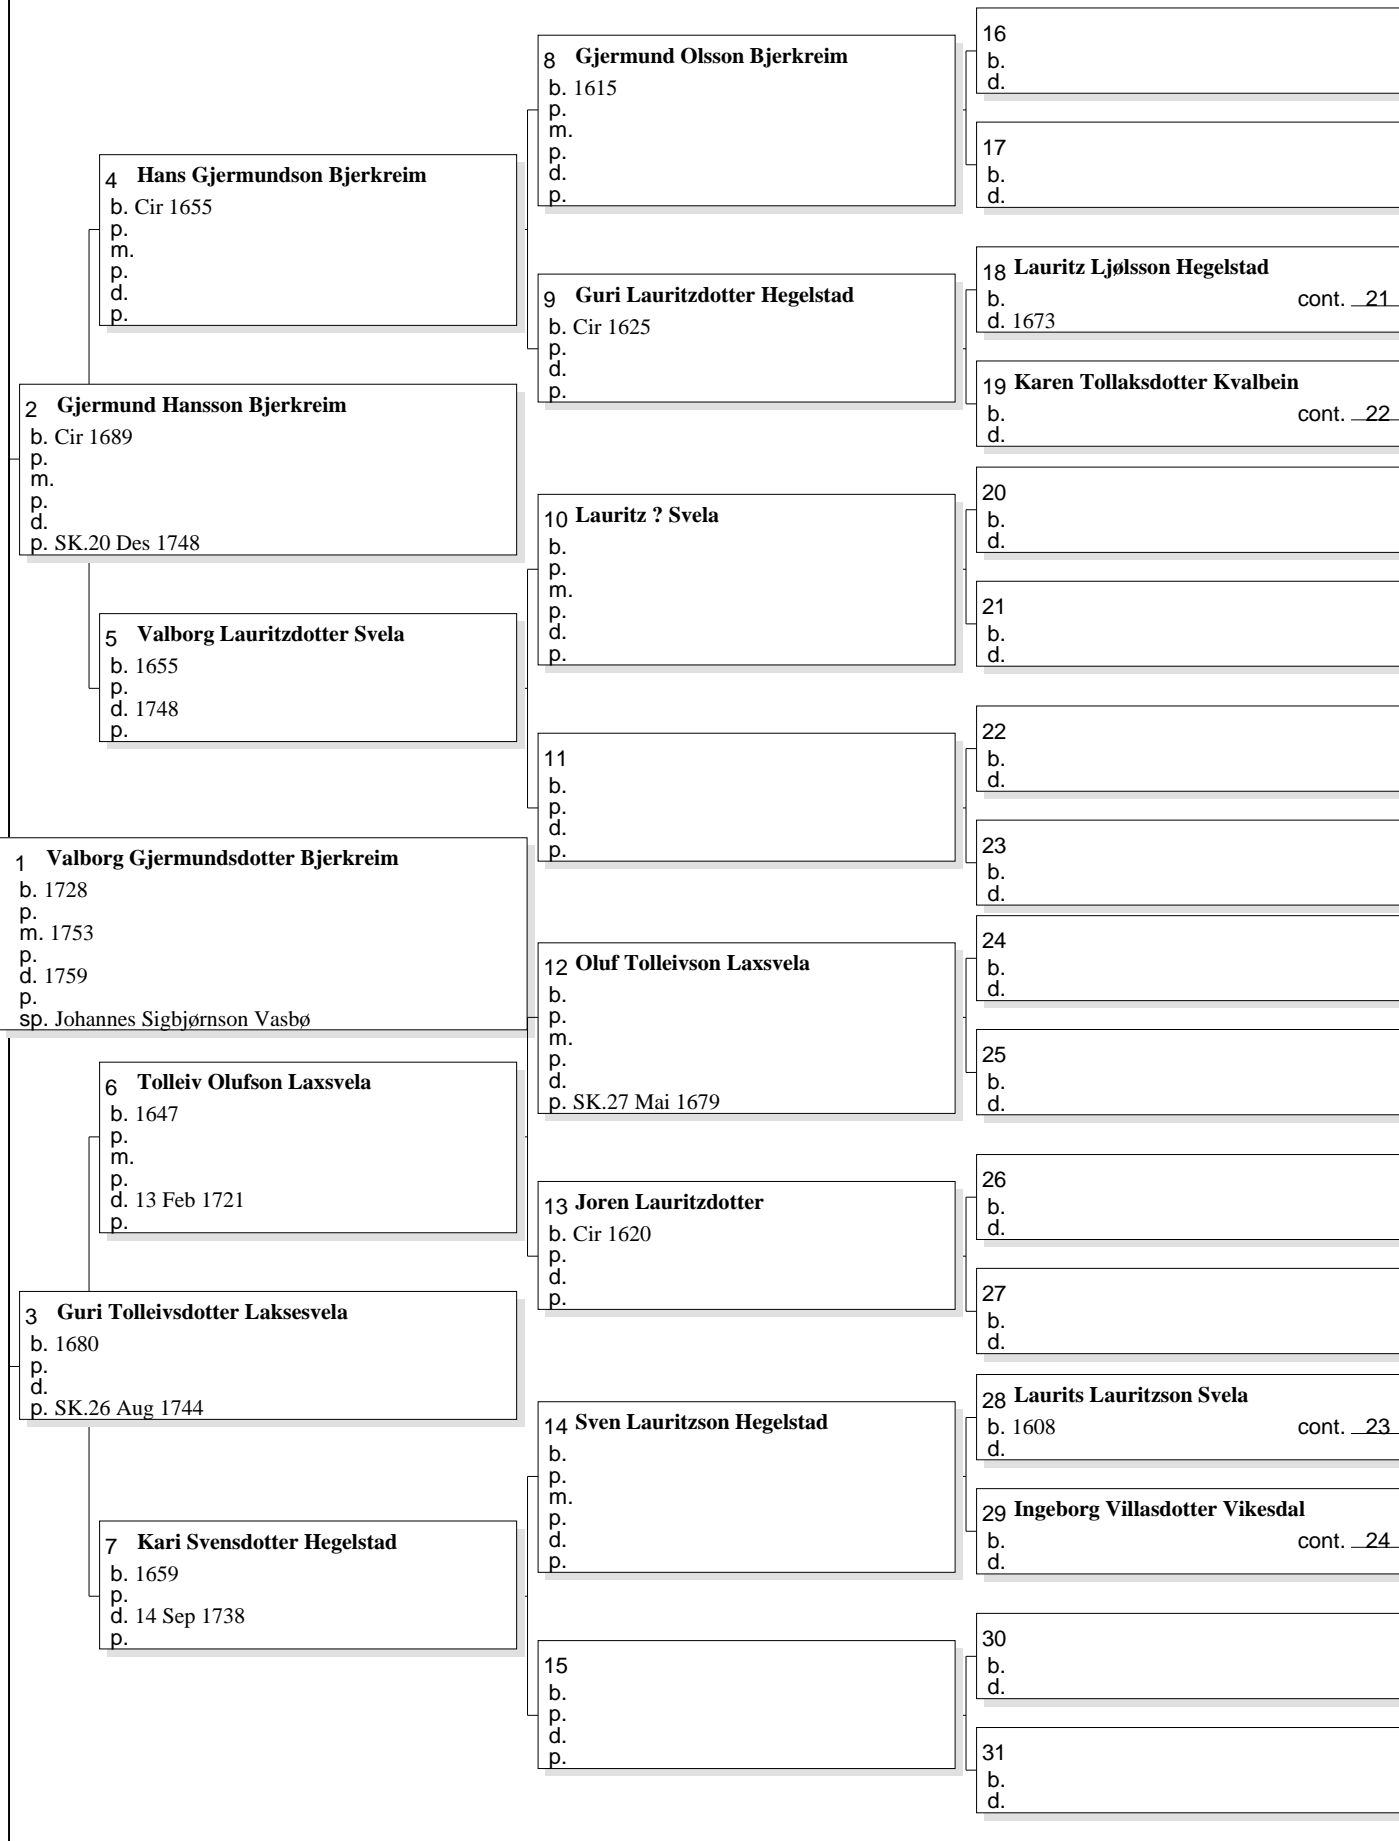

No. 1 on this chart is the same as no. 18 on chart no. 1

Chart no. 4

Pedigree Chart for Valborg Gjermundsdotter Bjerkreim

No. 1 on this chart is the same as no. 19 on chart no. 1

Chart no. 5

Pedigree Chart for Thor Thorsen II Matningdal

No. 1 on this chart is the same as no. 20 on chart no. 1

Chart no. 6

Pedigree Chart for Elen Pedersdatter Vetteland

Pedigree Chart for Ola Erikson Varhaug

No. 1 on this chart is the same as no. 22 on chart no. 1