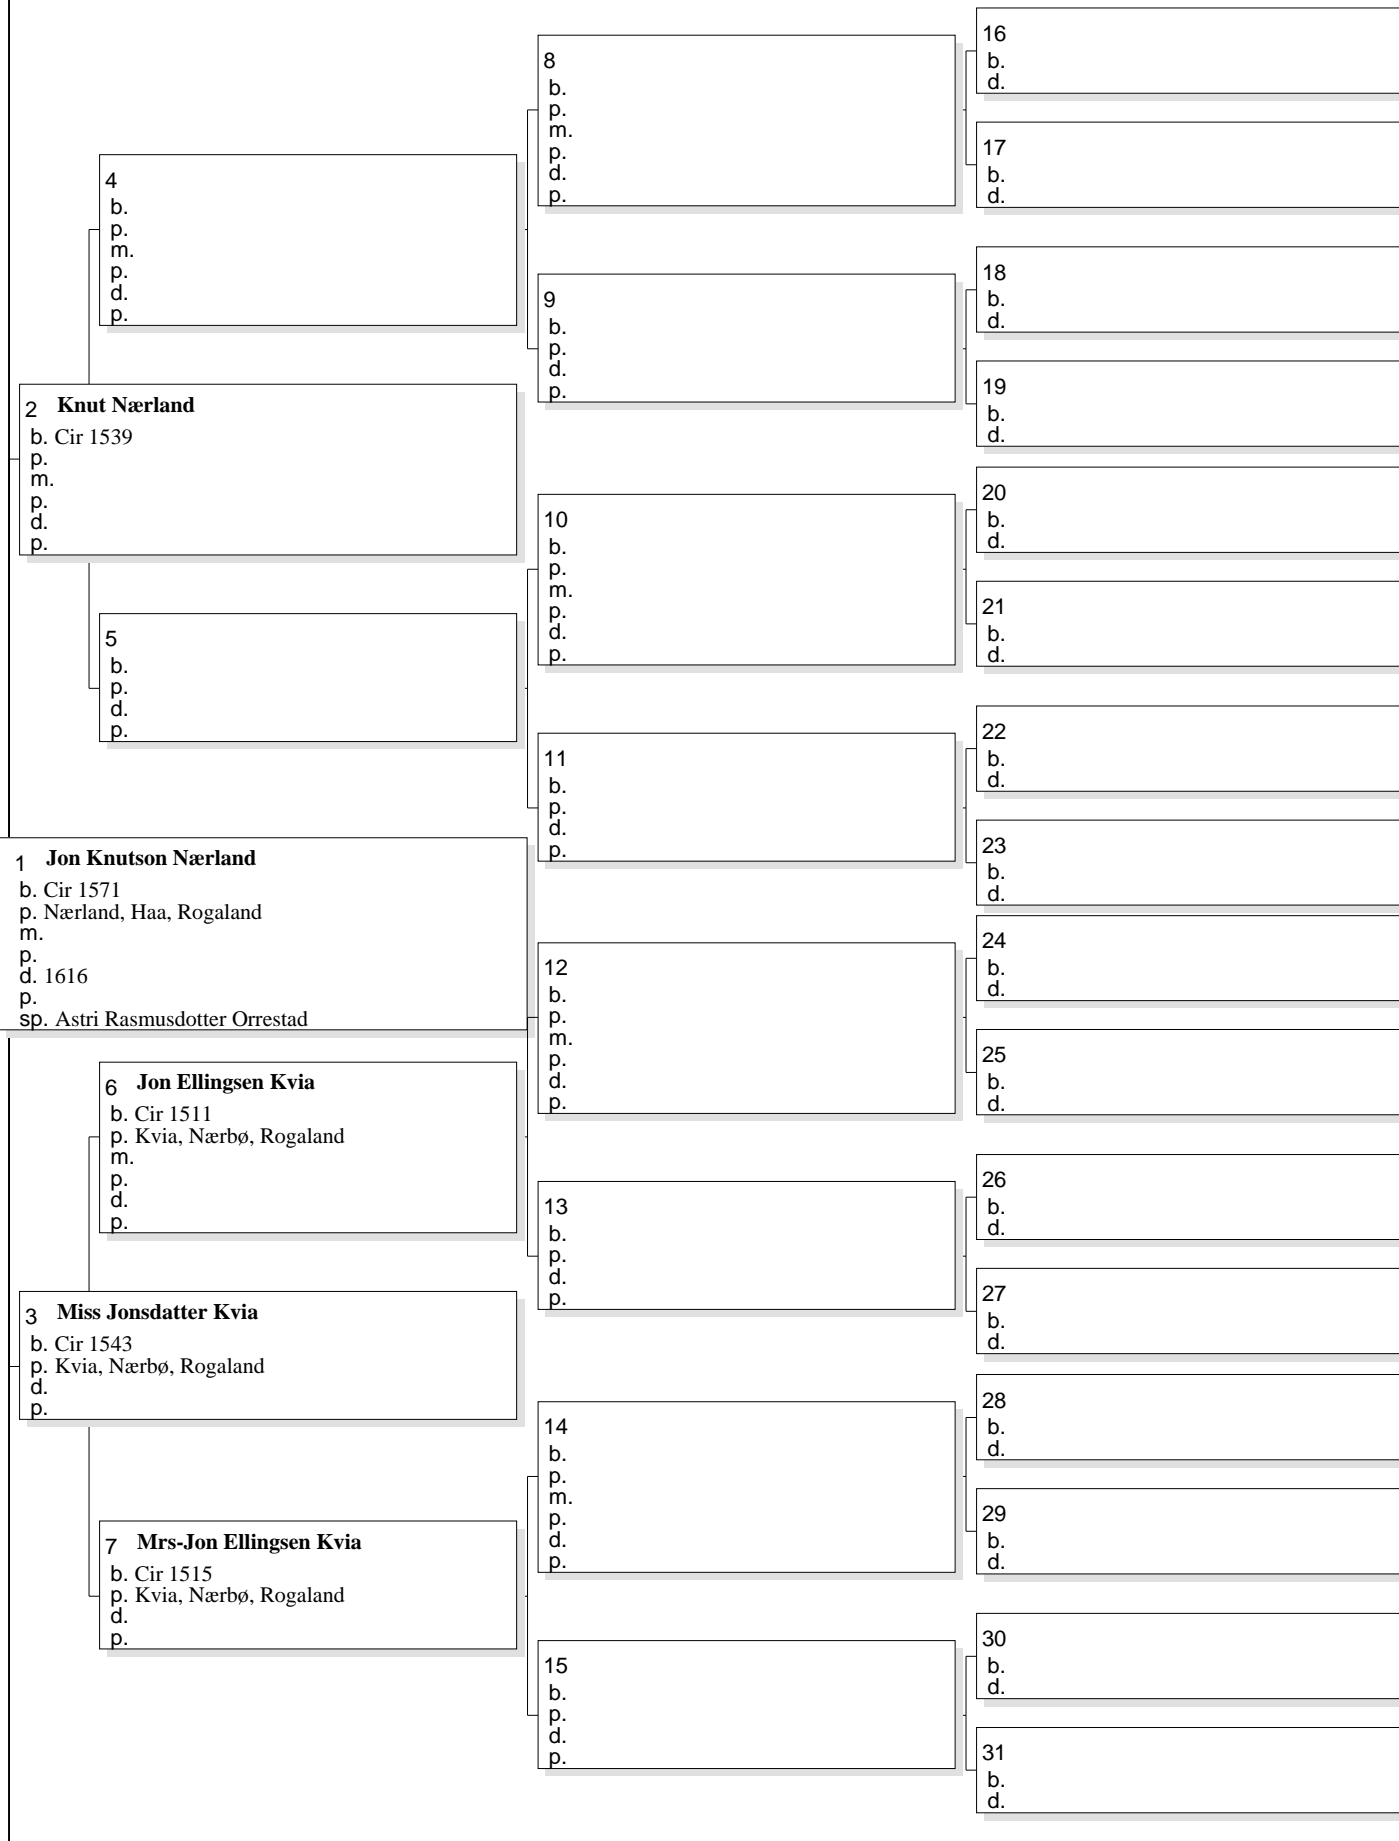

Pedigree Chart for Jon Knutson Nærland

No. 1 on this chart is the same as no. 28 on chart no. 11

Chart no. 28