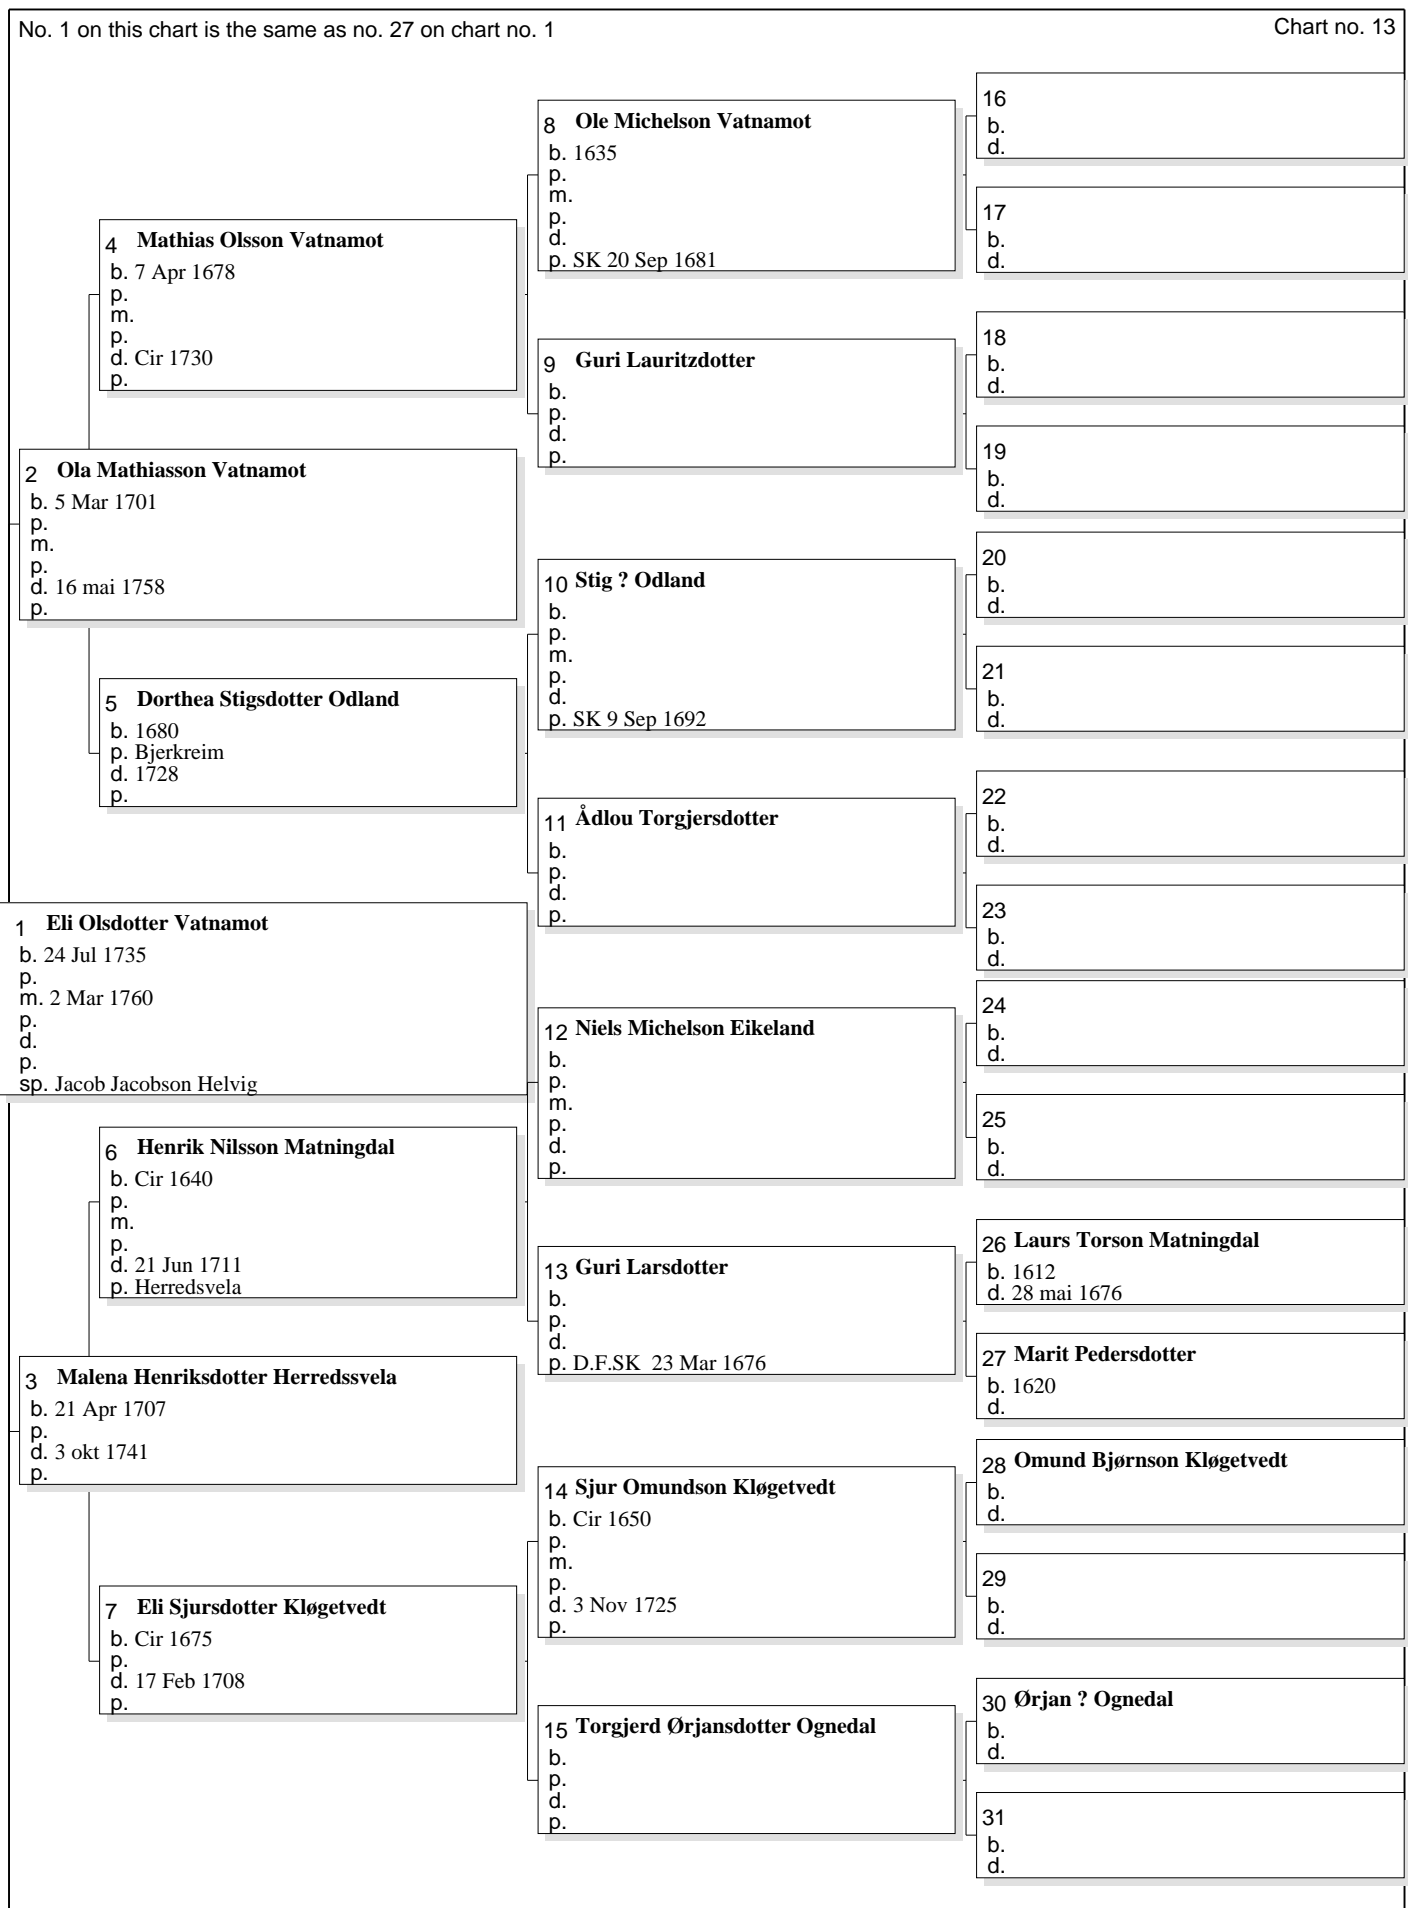

Pedigree Chart for Eli Olsdotter Vatnamot