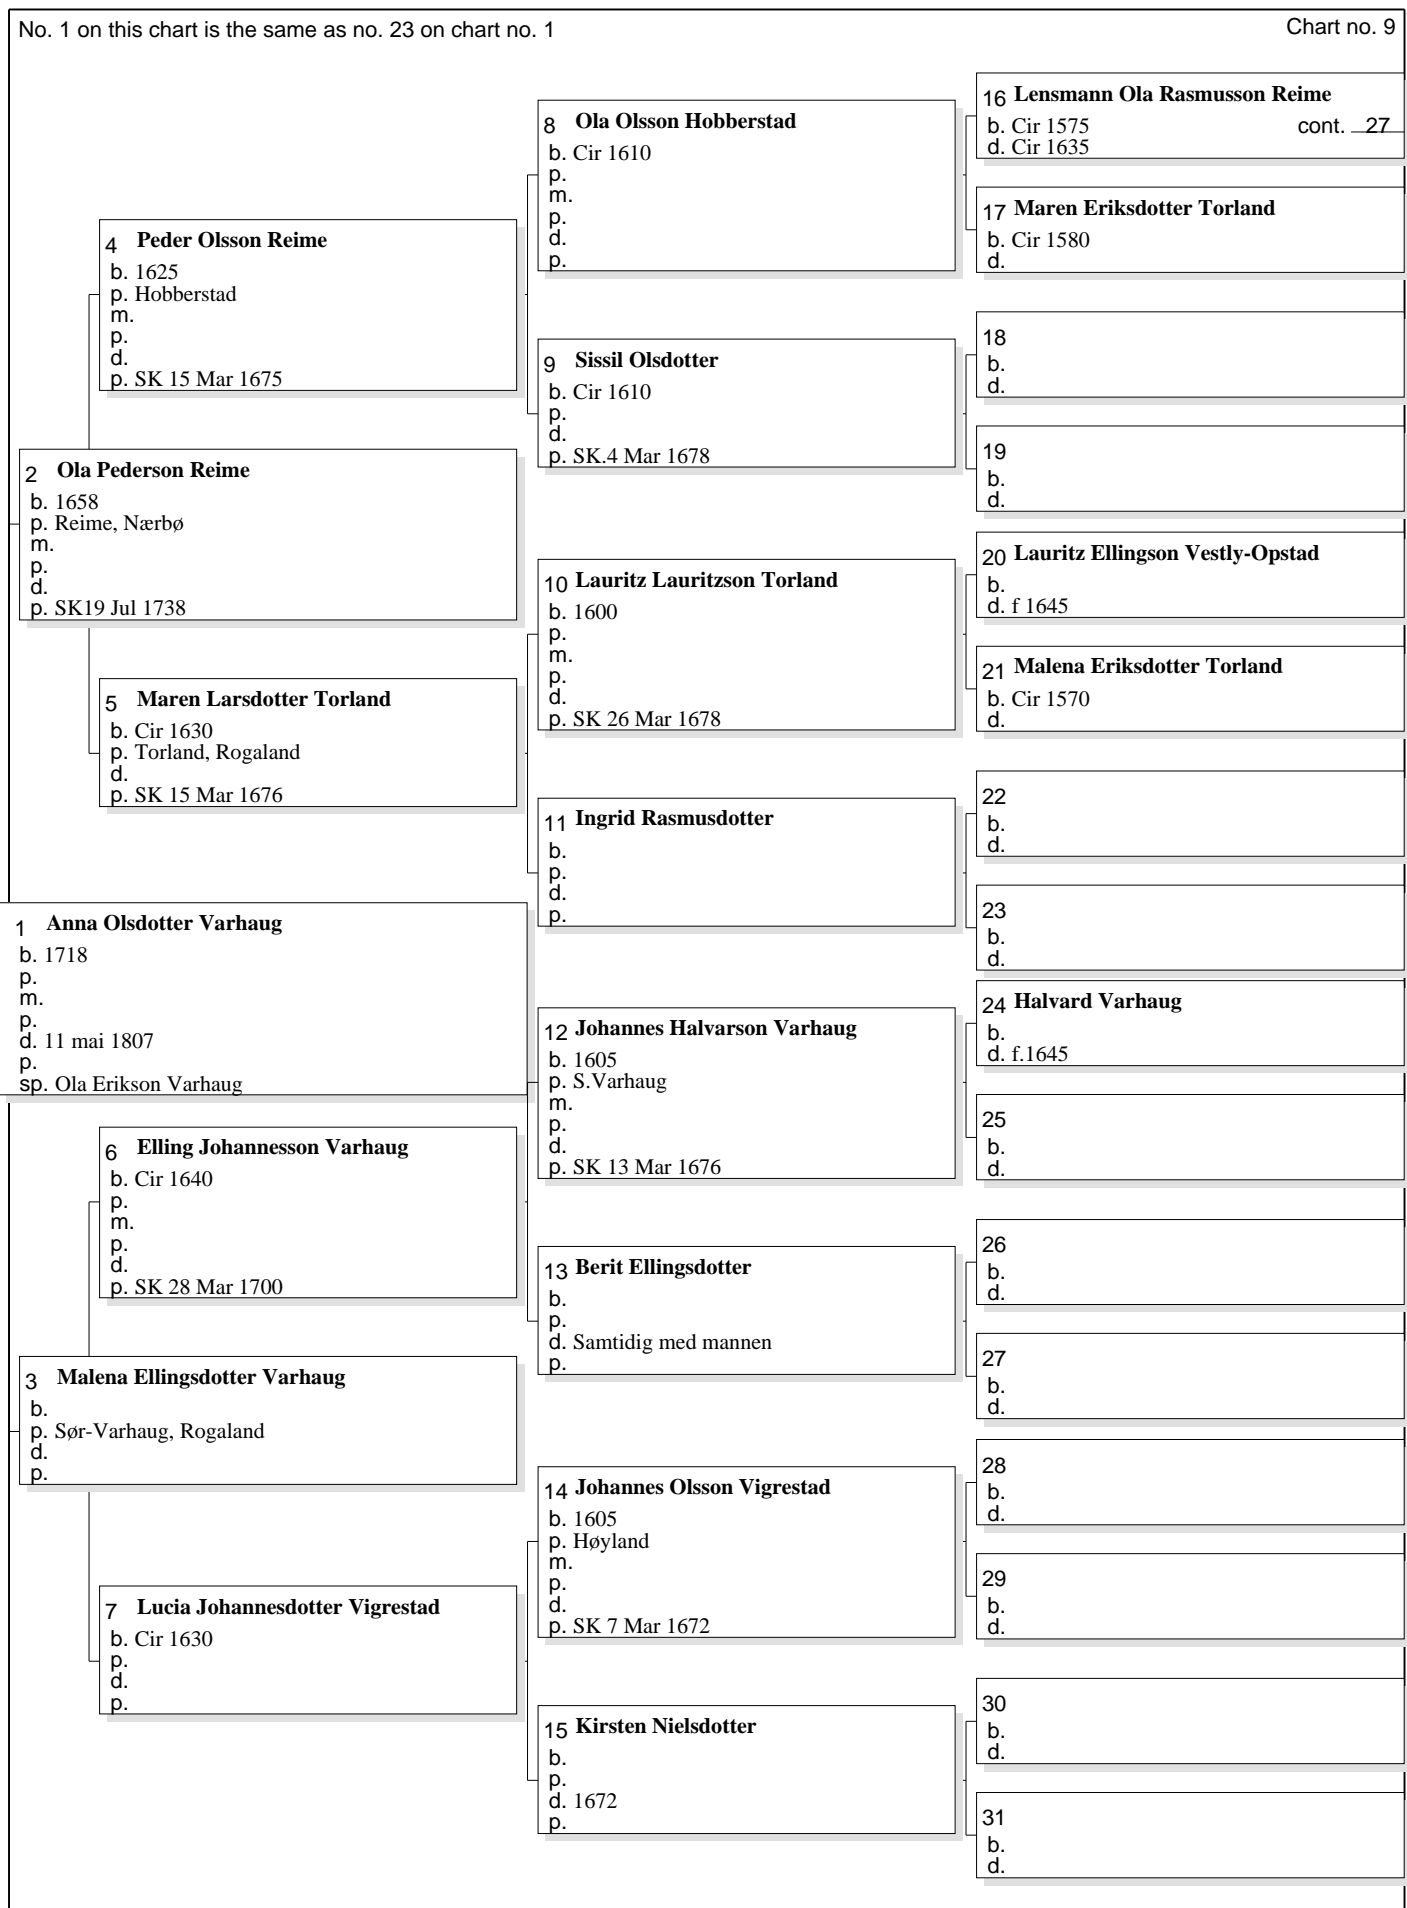

Pedigree Chart for Anna Olsdotter Varhaug