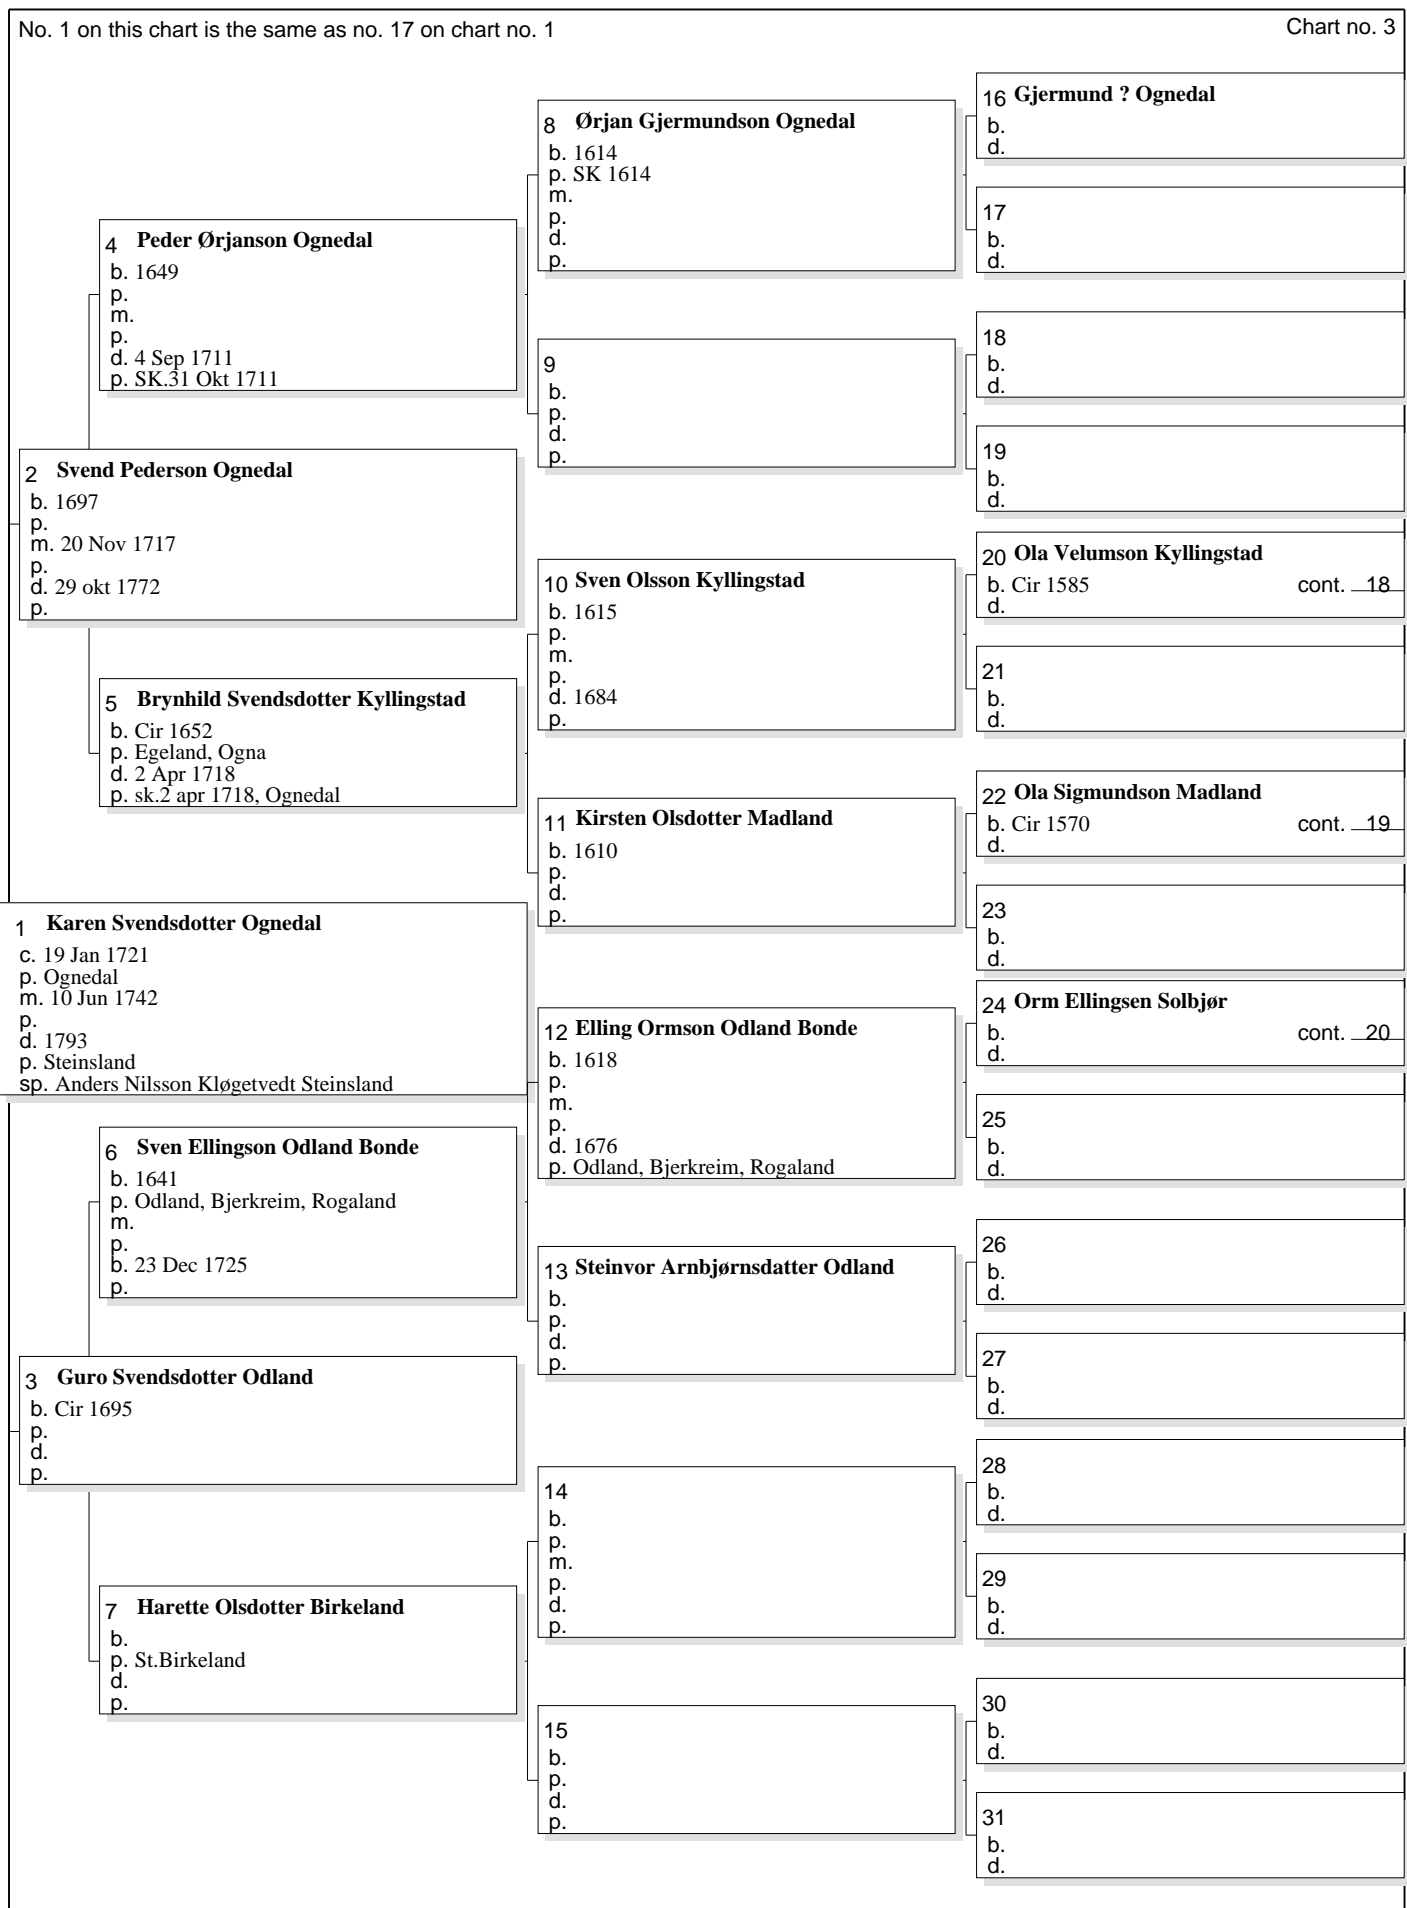

Pedigree Chart for Peder Gabrielsen Homse Gardbruker/Gruvearbeider

Pedigree Chart for Anders Nilsson Kløgetvedt Steinsland

Pedigree Chart for Karen Svendsdotter Ognedal

Pedigree Chart for Johannes Sigbjørnson Vasbø