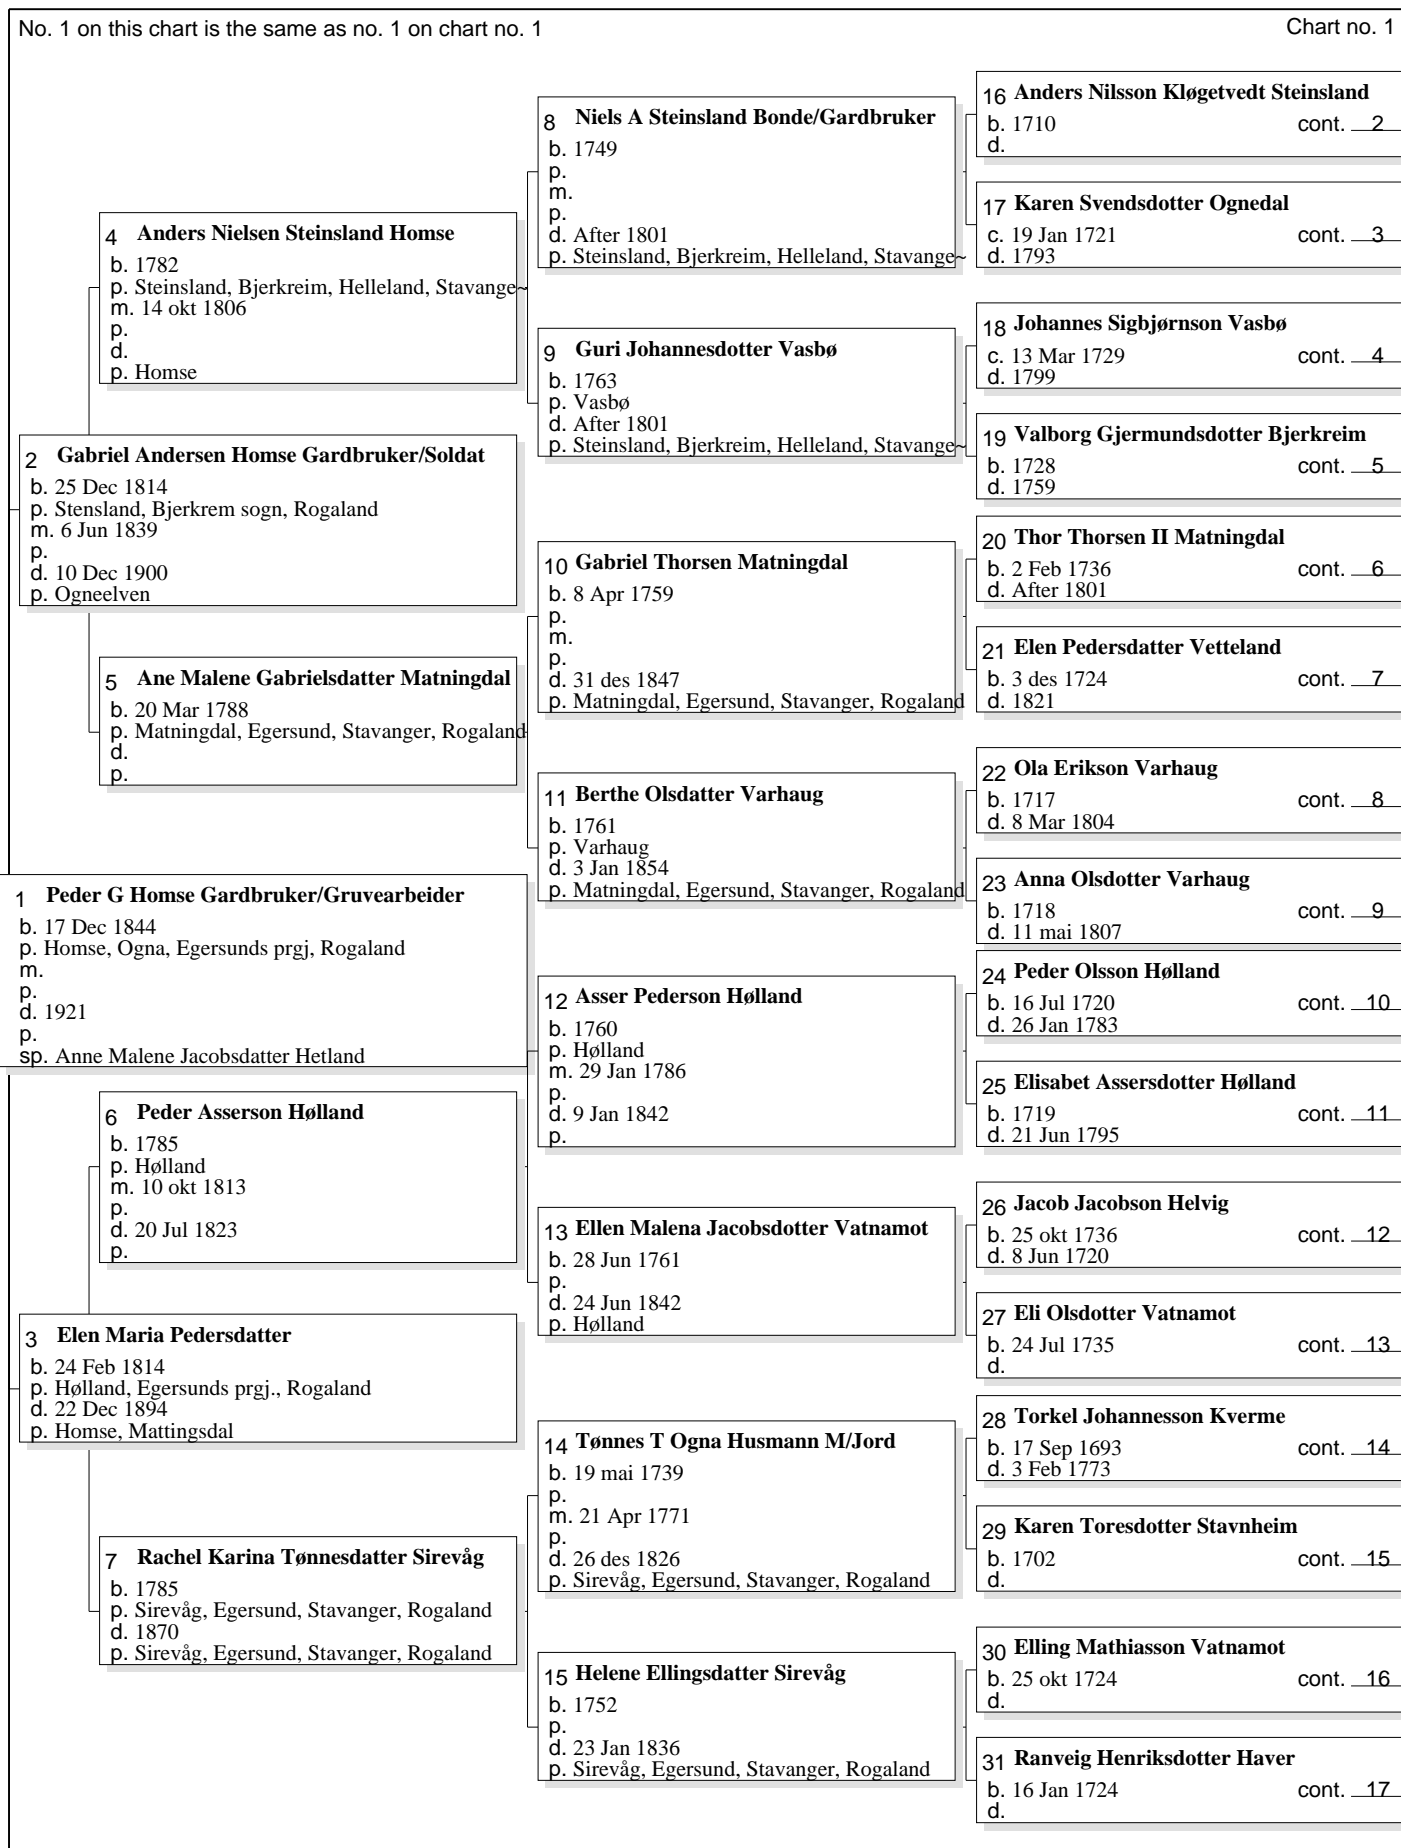

Pedigree Chart for Peder Gabrielsen Homse Gardbruker/Gruvearbeider

Pedigree Chart for Anders Nilsson Kløgetvedt Steinsland

Pedigree Chart for Karen Svendsdotter Ognedal

Pedigree Chart for Johannes Sigbjørnson Vasbø