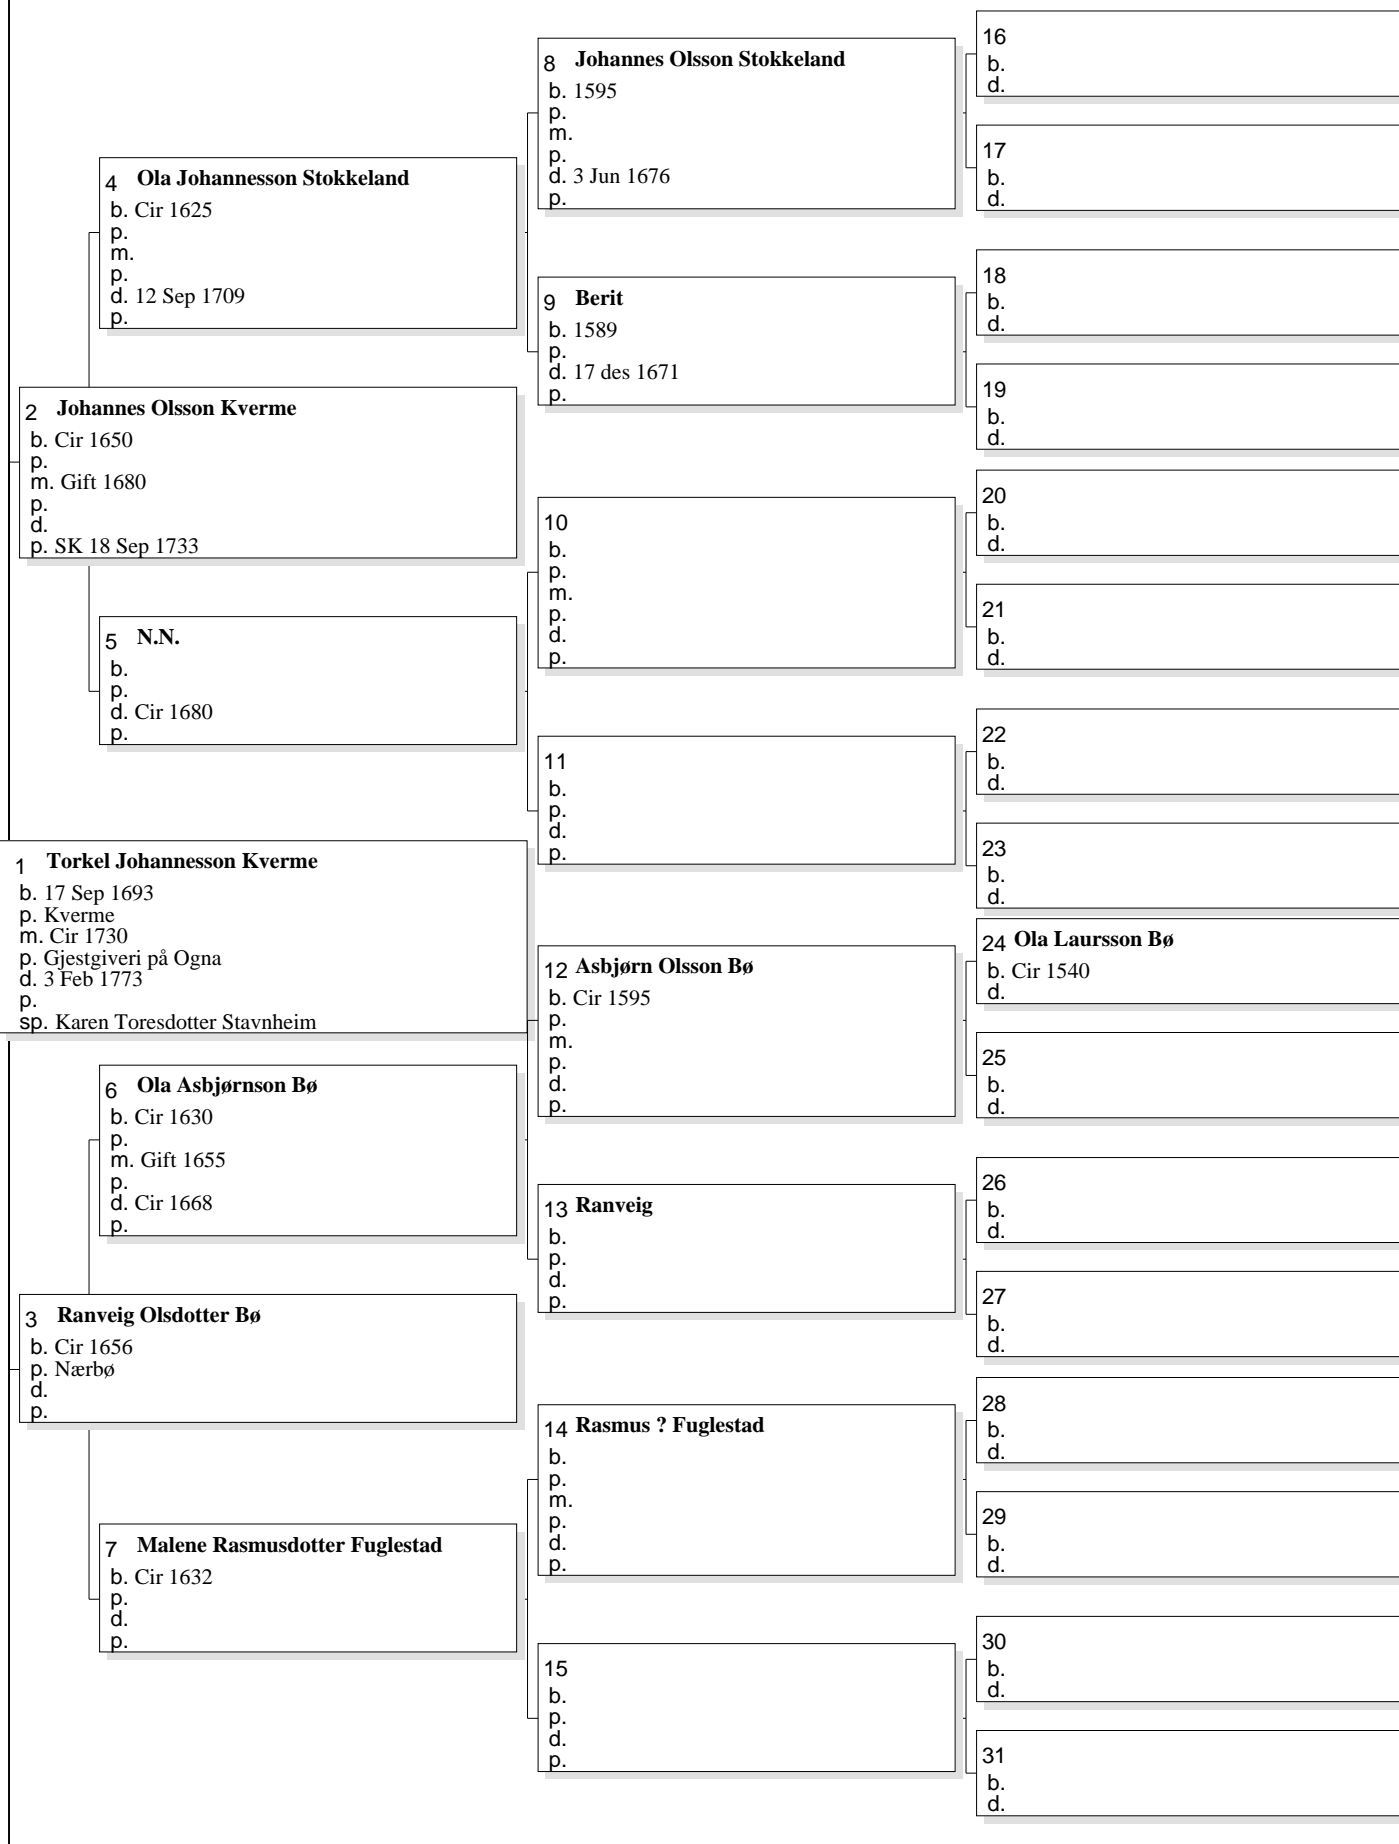

Pedigree Chart for Torkel Johannesson Kverme

No. 1 on this chart is the same as no. 28 on chart no. 1

Chart no. 14