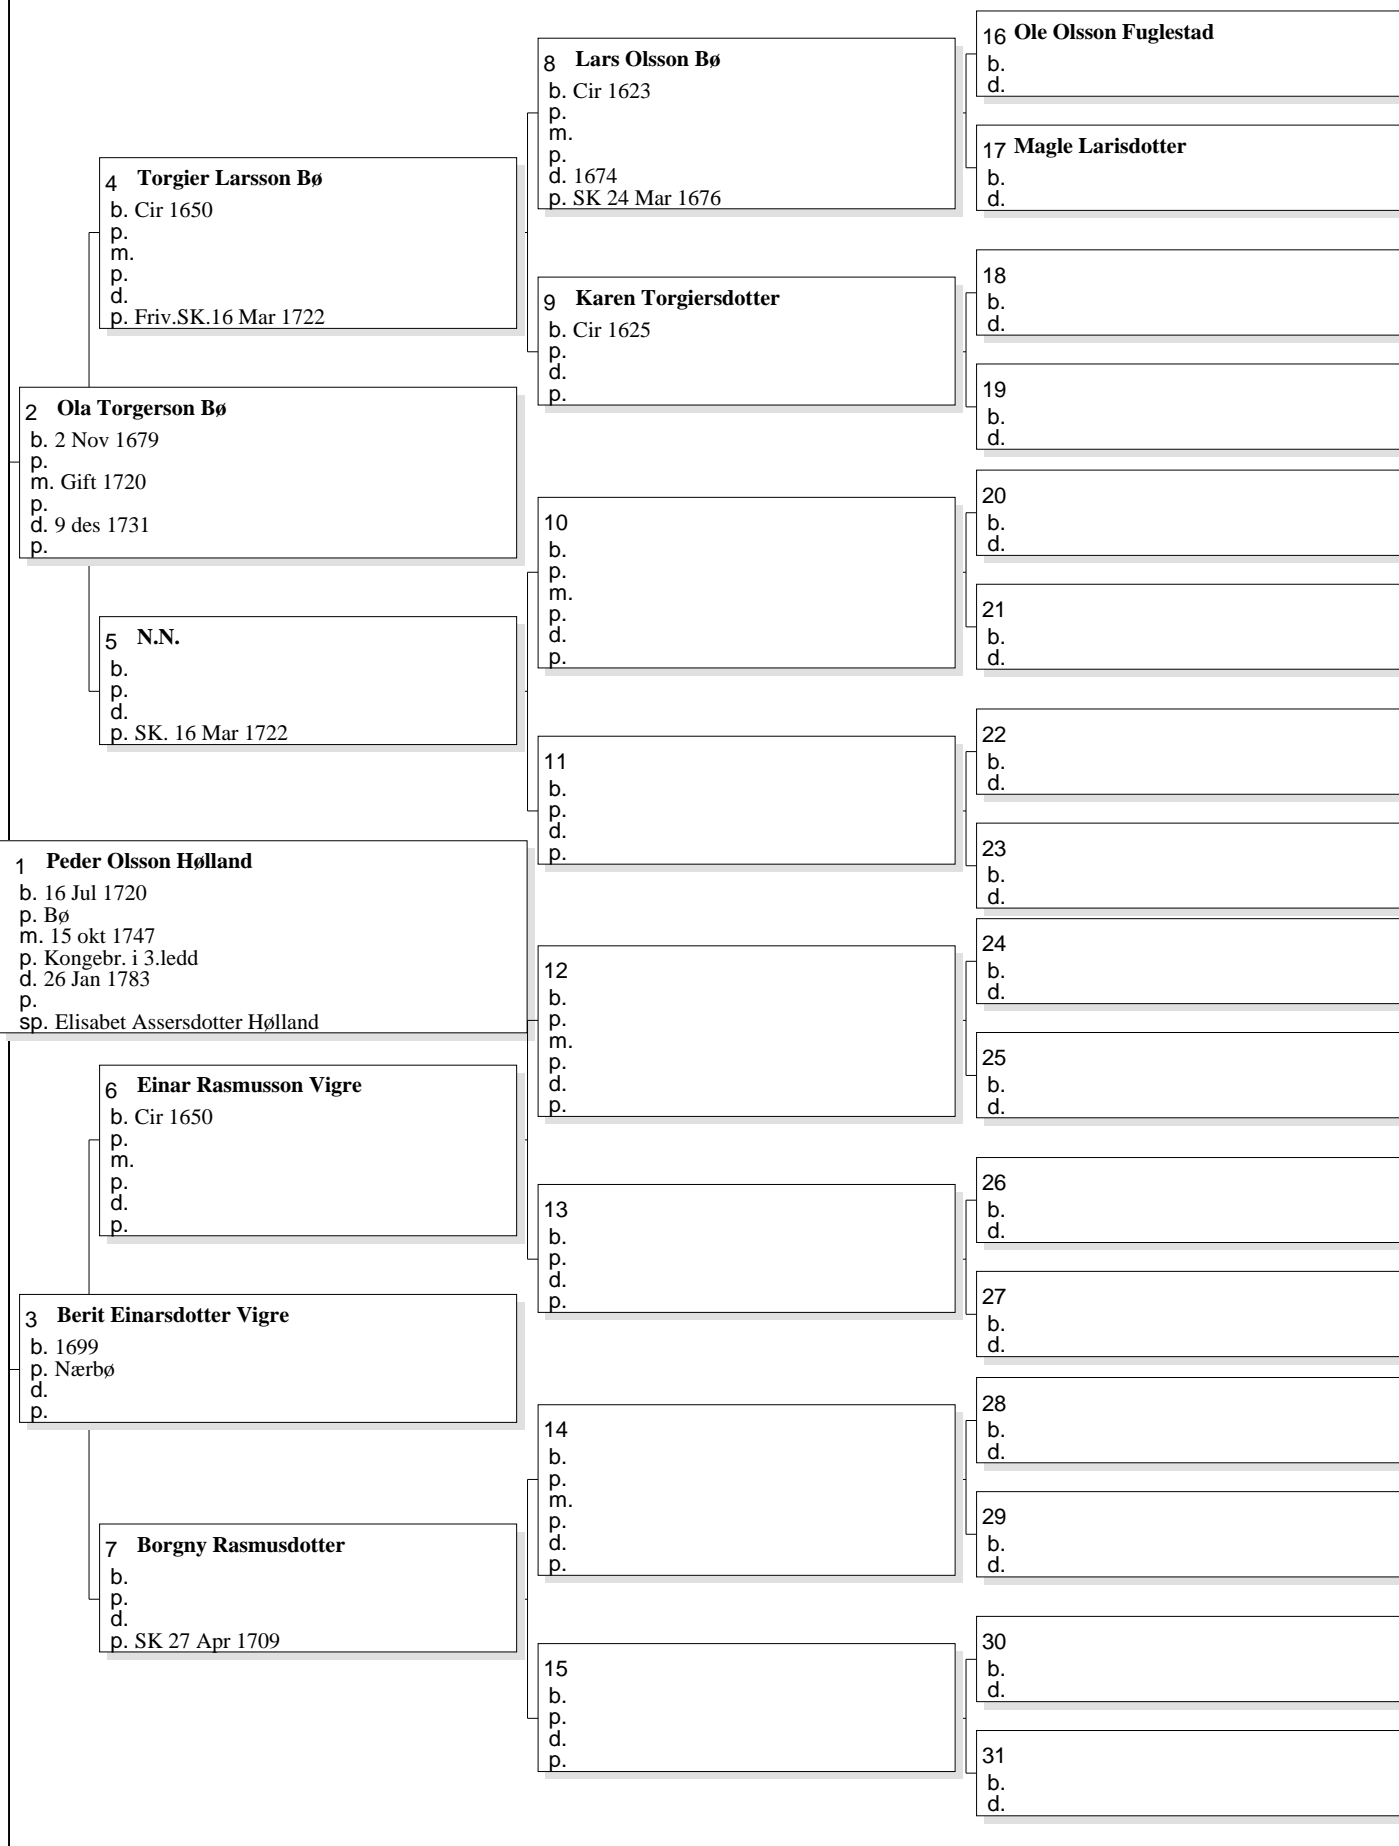

Pedigree Chart for Peder Olsson Hølland

No. 1 on this chart is the same as no. 24 on chart no. 1

Chart no. 10